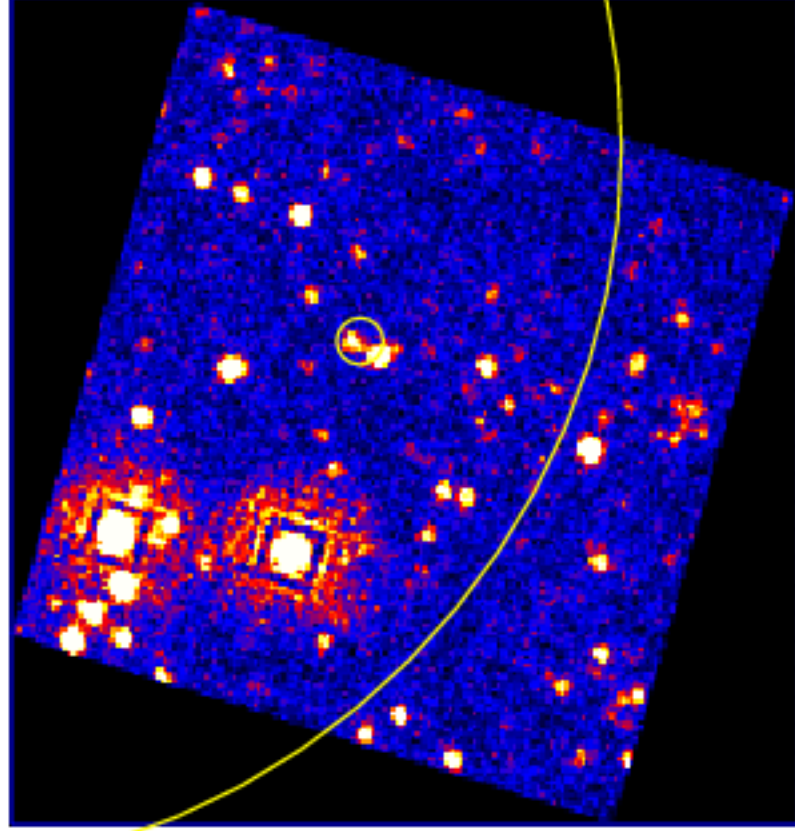

UVOT Finding Chart

OBSID 01220736000 / DATE-OBS 2024-04-08T15:19:27.2

33:00.0

30.0

-62:34:00.0

30.0

35:00.0

30.0