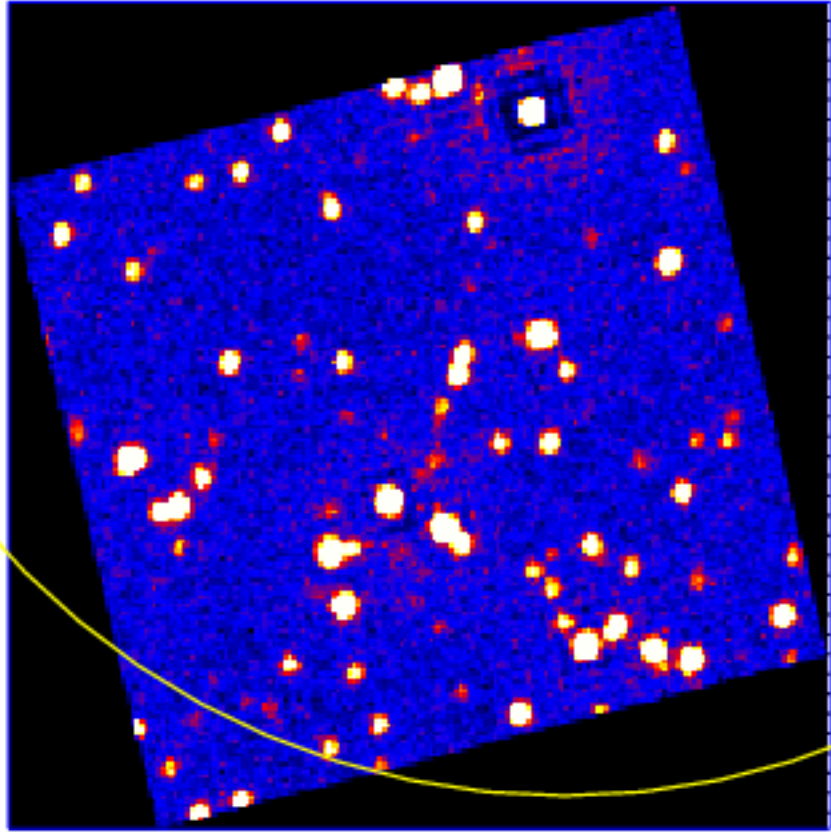

UVOT Finding Chart

OBSID 01231488000 / DATE-OBS 2024-05-29T03:01:12.8

35:00.0

30.0

Dec (J2000)

51:34:00.0

30.0

33:00.0

32:30.0

36.0

22:21:30.0

24.0

18.0

RA (J2000)