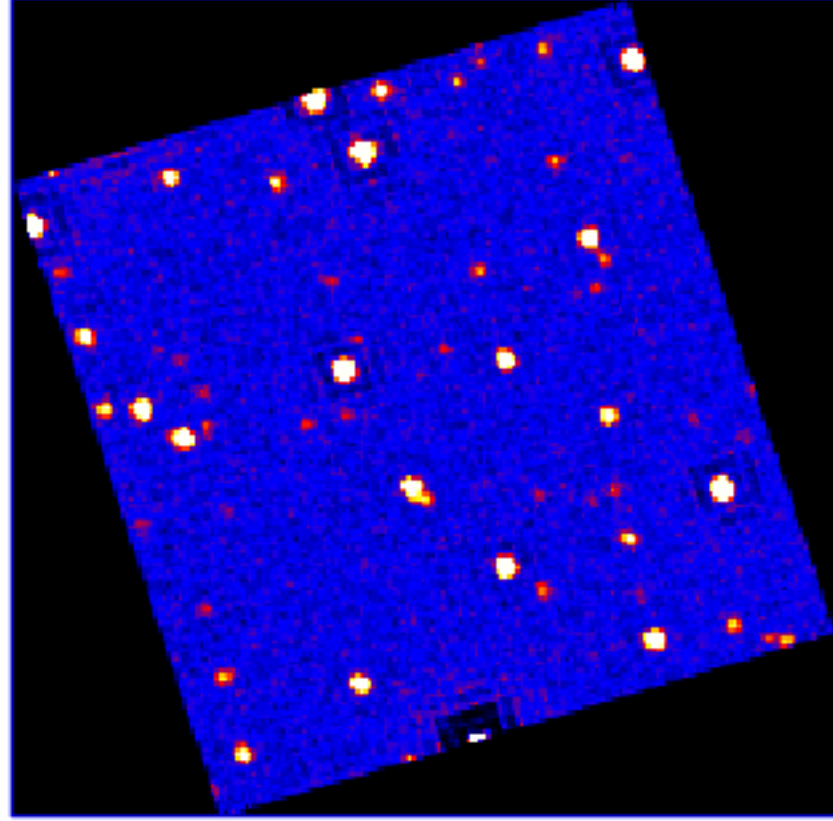

UVOT Finding Chart

OBSID 0124223000 / DATE-OBS 2024-07-12T03:42:24.8

03:00.0

30.0

-37:04:00.0

30.0

05:00.0

30.0

34.0

8:09:30.0

26.0

22.0

RA (J2000)

10

20

30