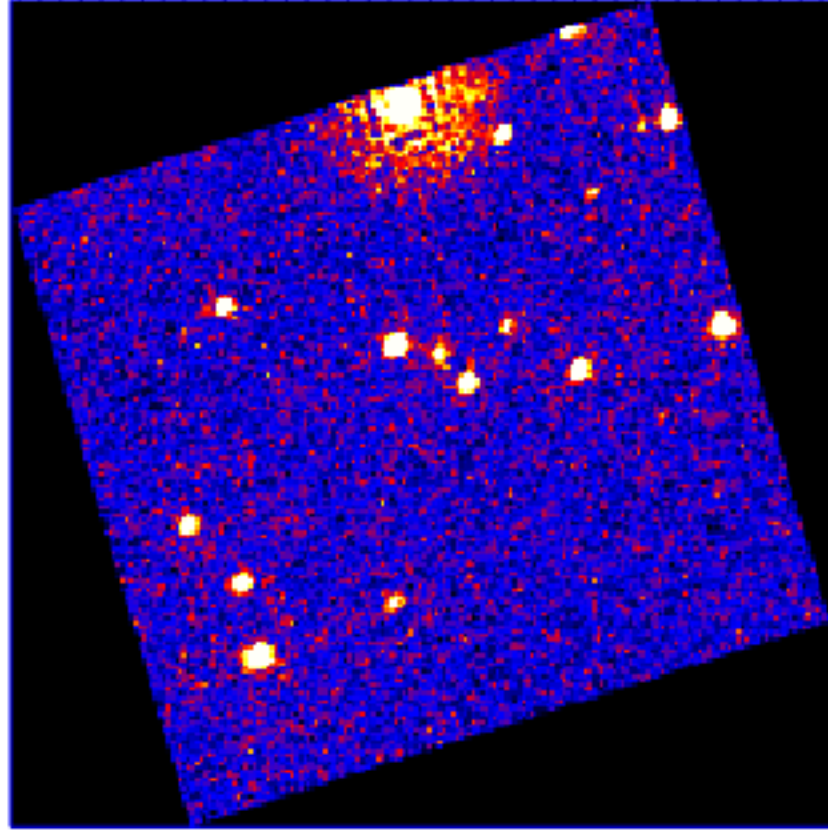

UVOT Finding Chart

OBSID 01245636000 / DATE-OBS 2024-07-30T07:57:31.3

30.0 2:31:20.0 10.0

RA (J2000)

14

12

10

8