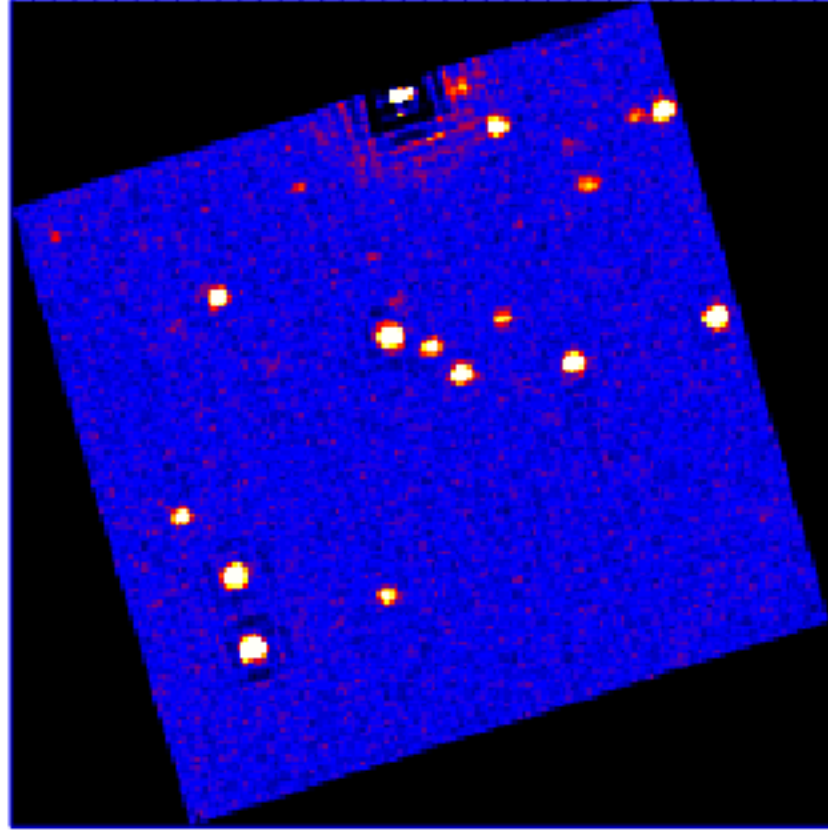

UVOT Finding Chart

OBSID 01245636000 / DATE-OBS 2024-07-30T08:07:16.6

06:00.0

30.0

59:05:00.0

30.0

04:00.0

30.0

03:00.0

10.0

2:31:20.0

30.0

RA (J2000)

90

80

70