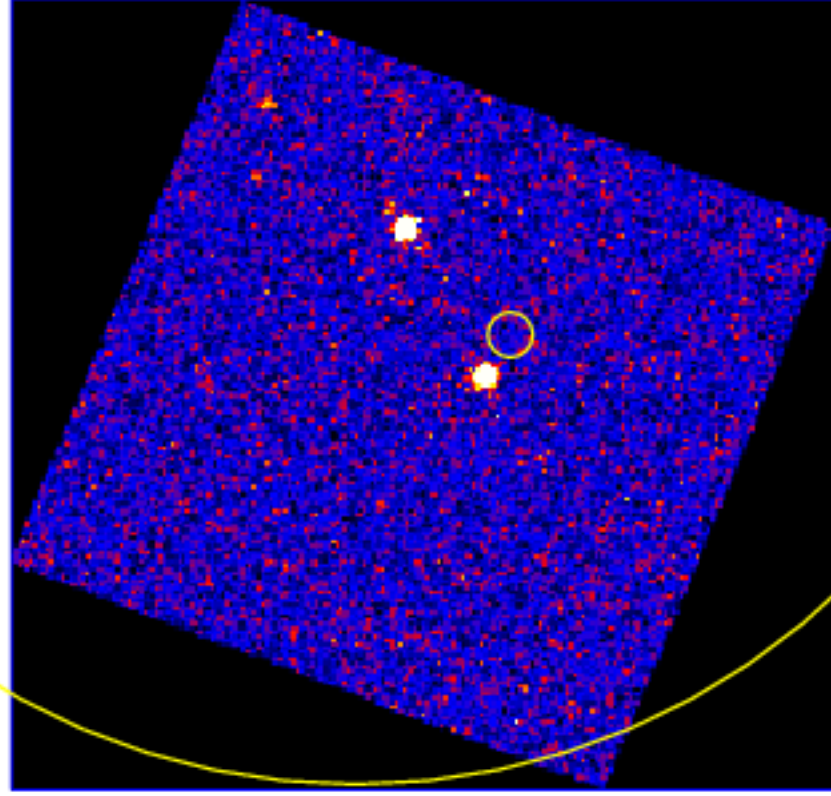

UVOT Finding Chart

OBSID 01250617000 / DATE-OBS 2024-08-25T15:58:39.3

24.0 22:58:20.0 16.0 12.0

RA (J2000)