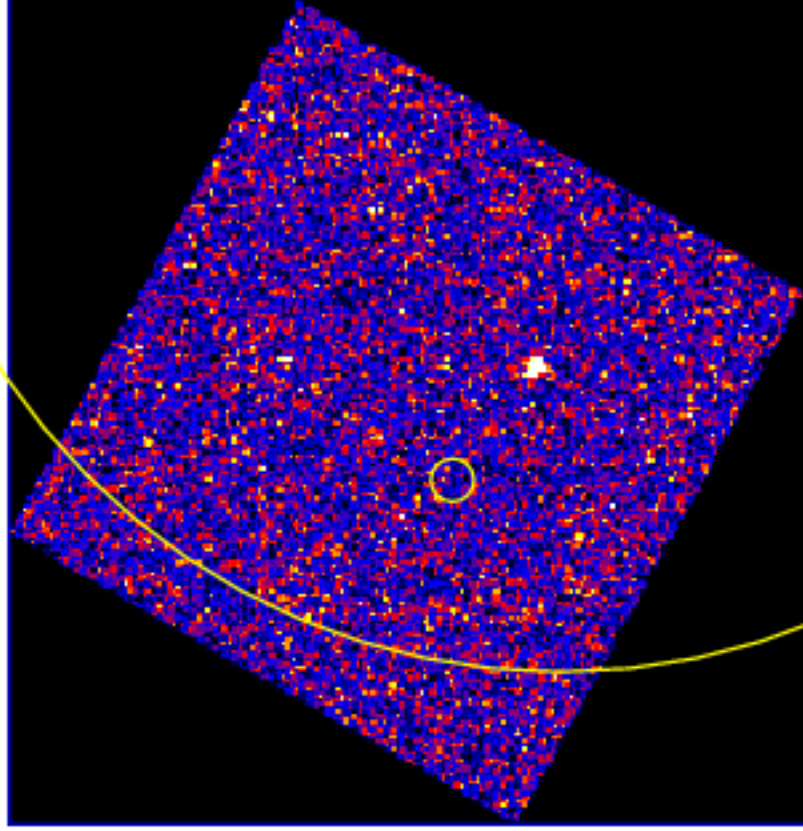

UVOT Finding Chart

OBSID 01262165000 / DATE-OBS 2024-10-25T01:43:04.1

30.0 22:15:00.0 30.0 14:00.0 13:30.0

RA (J2000)

36:00.0

30.0

83:35:00.0

30.0

34:00.0

30.0

33:00.0

0 0.5 1 1.5 2 2.5 3 3.5 4 4.5 5