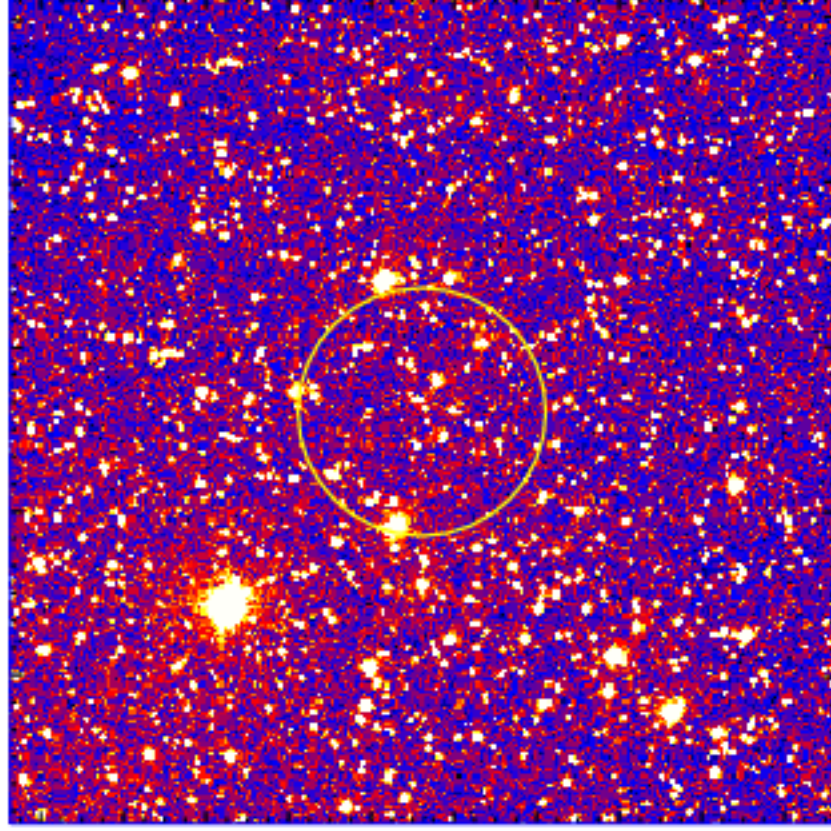

# UVOT Finding Chart

OBSID 01262764000 / DATE-OBS 2024-10-26T22:45:04.2

08:00.0  
06:00.0  
04:00.0  
02:00.0  
58:00:00.0  
58:00.0  
56:00.0  
54:00.0  
52:00.0  
57:50:00.0

Dec (J2000)

19:34:30.0 19:33:30.0 32:30.0

RA (J2000)

3400

3200

3000

2800

2600

2400

2200