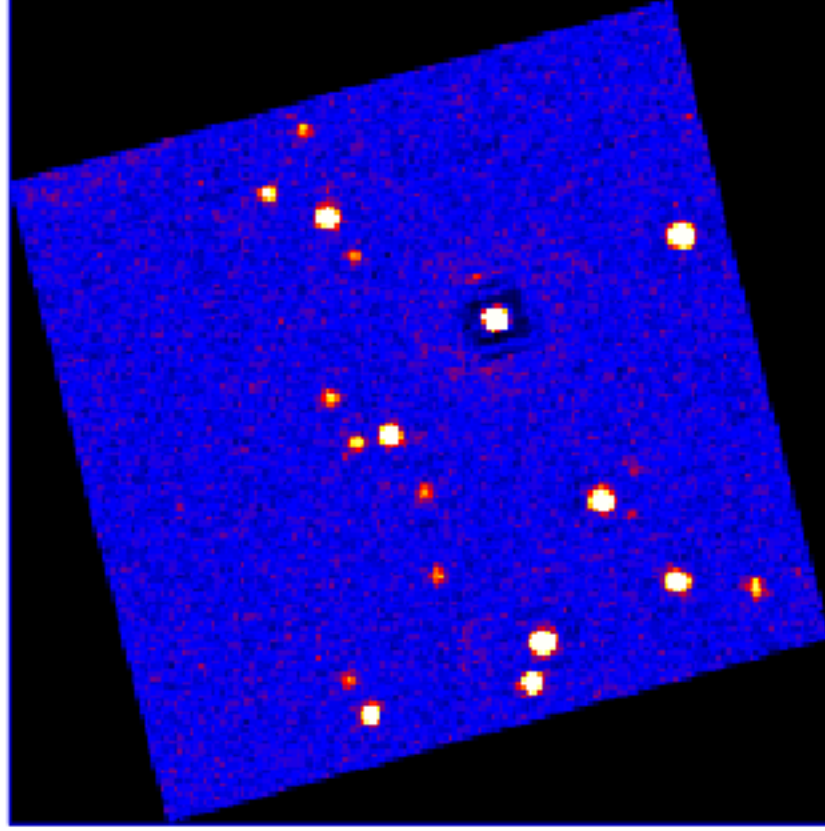

UVOT Finding Chart

OBSID 01262764000 / DATE-OBS 2024-10-26T22:45:04.2

58:00:00.0

30.0

59:00.0

30.0

57:58:00.0

57:30.0