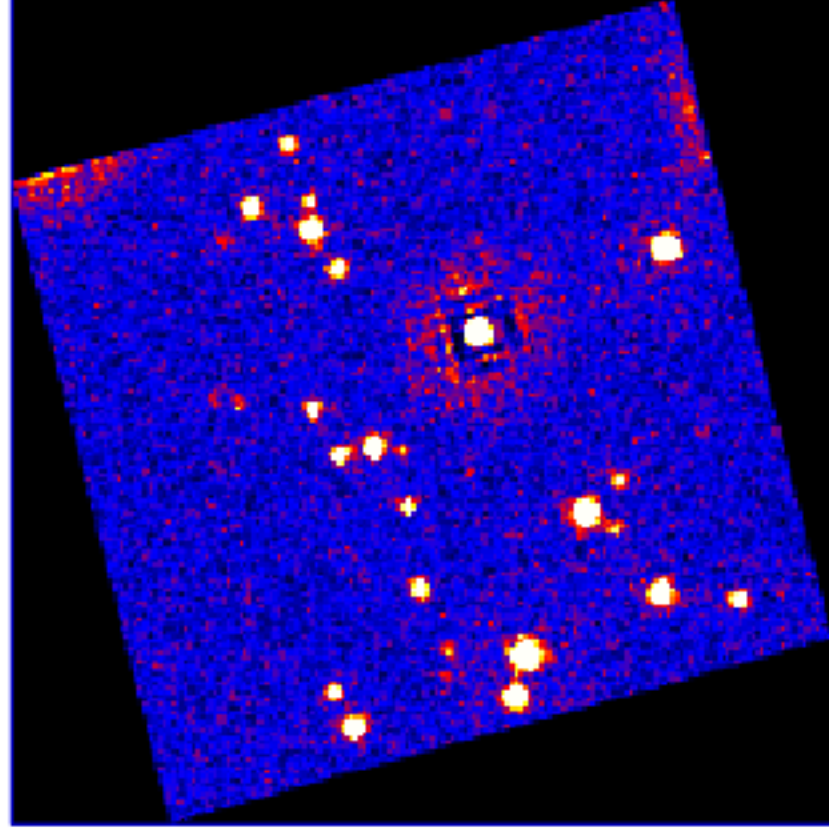

UVOT Finding Chart

OBSID 01262764000 / DATE-OBS 2024-10-26T22:57:31.3

58:00:00.0

30.0

59:00.0

30.0

57:58:00.0

57:30.0