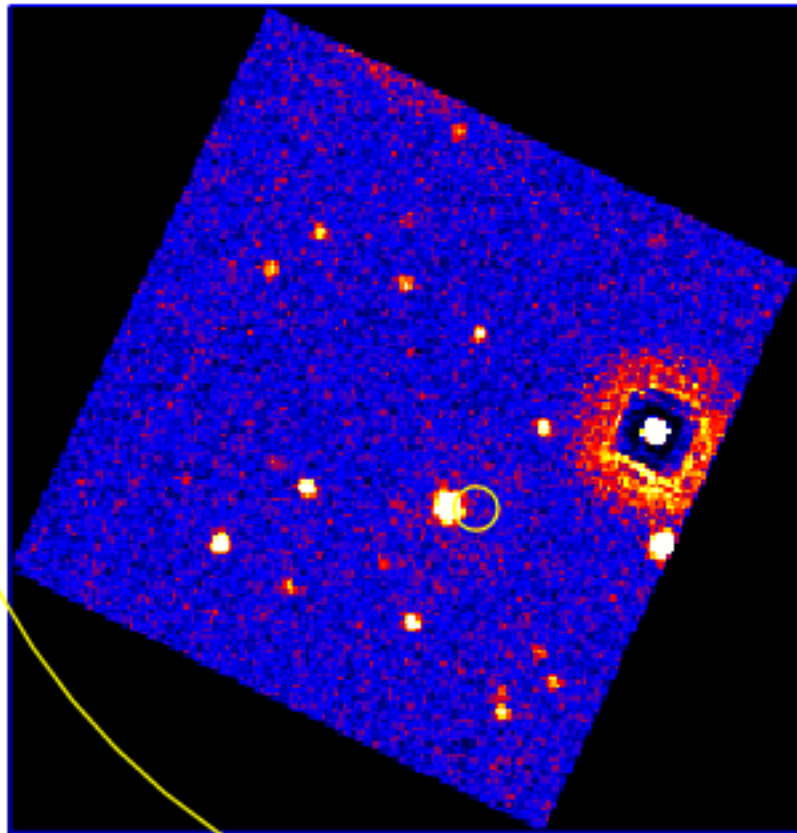

UVOT Finding Chart

OBSID 01263718000 / DATE-OBS 2024-10-30T05:50:00.2

53:00.0 40.0 20.0 22:52:00.0

RA (J2000)