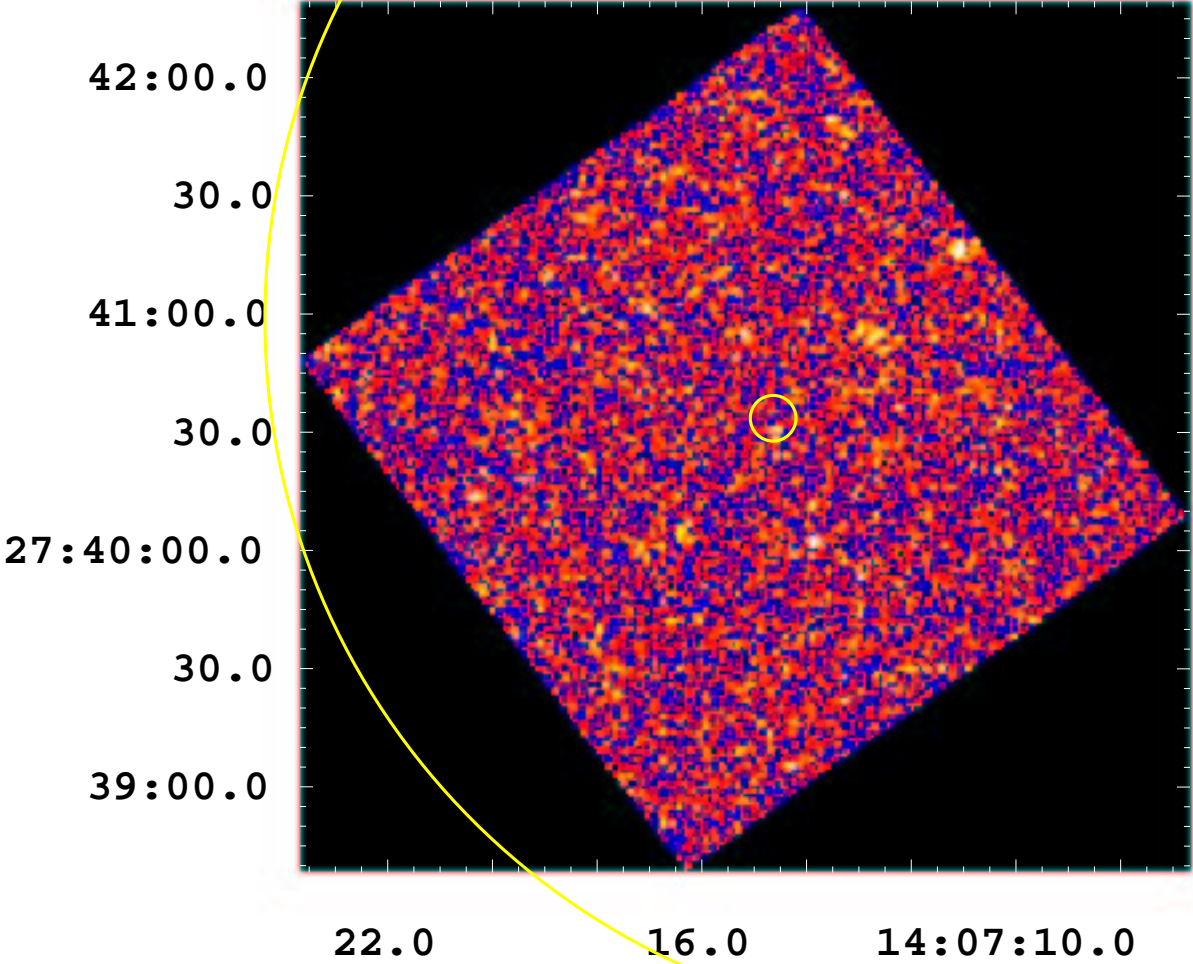

UVOT Finding Chart

OBSID 00180241000 / DATE-OBS 2006-02-04T14:36:05.4

RA (J2000)