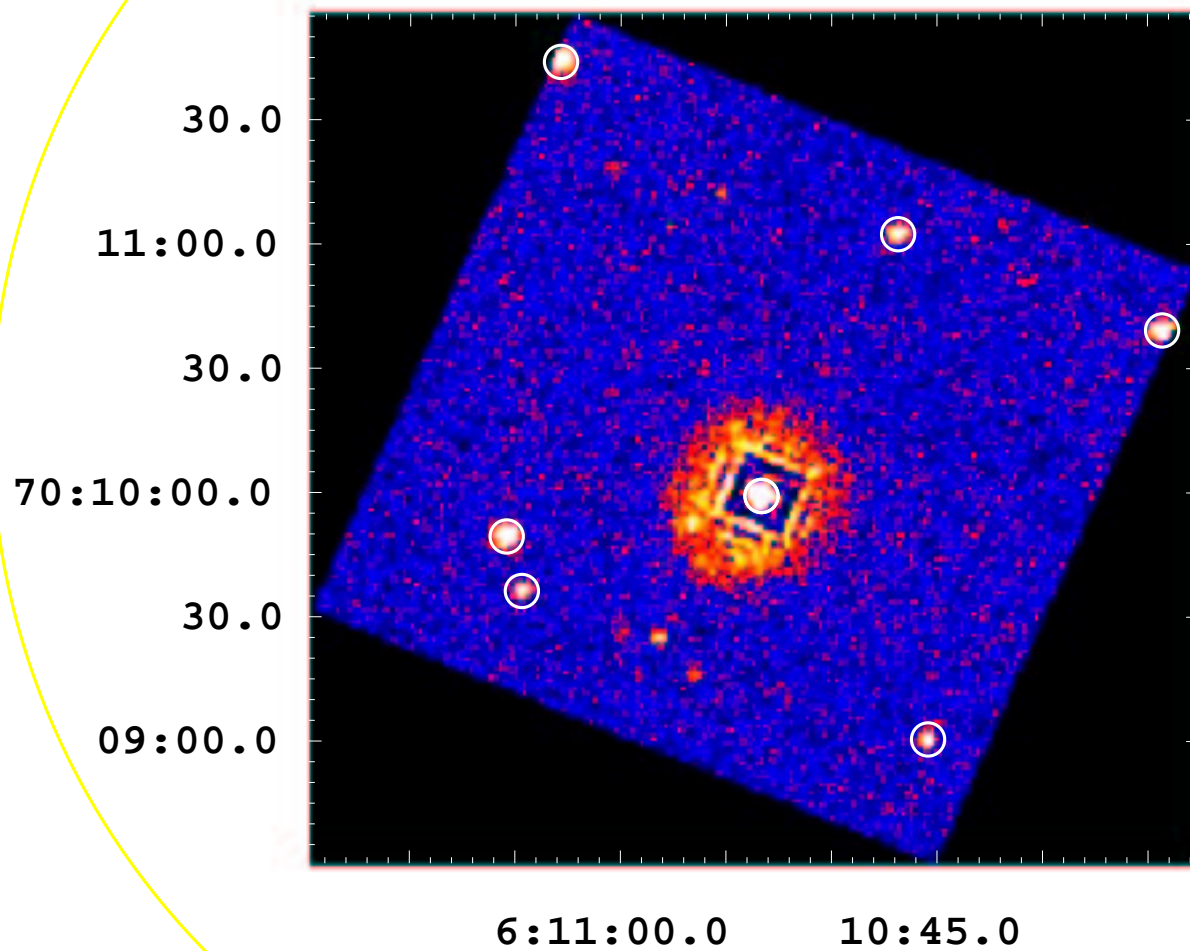

UVOT Finding Chart

OBSID 00180274000 / DATE-OBS 2006-02-04T20:39:46.6

RA (J2000)