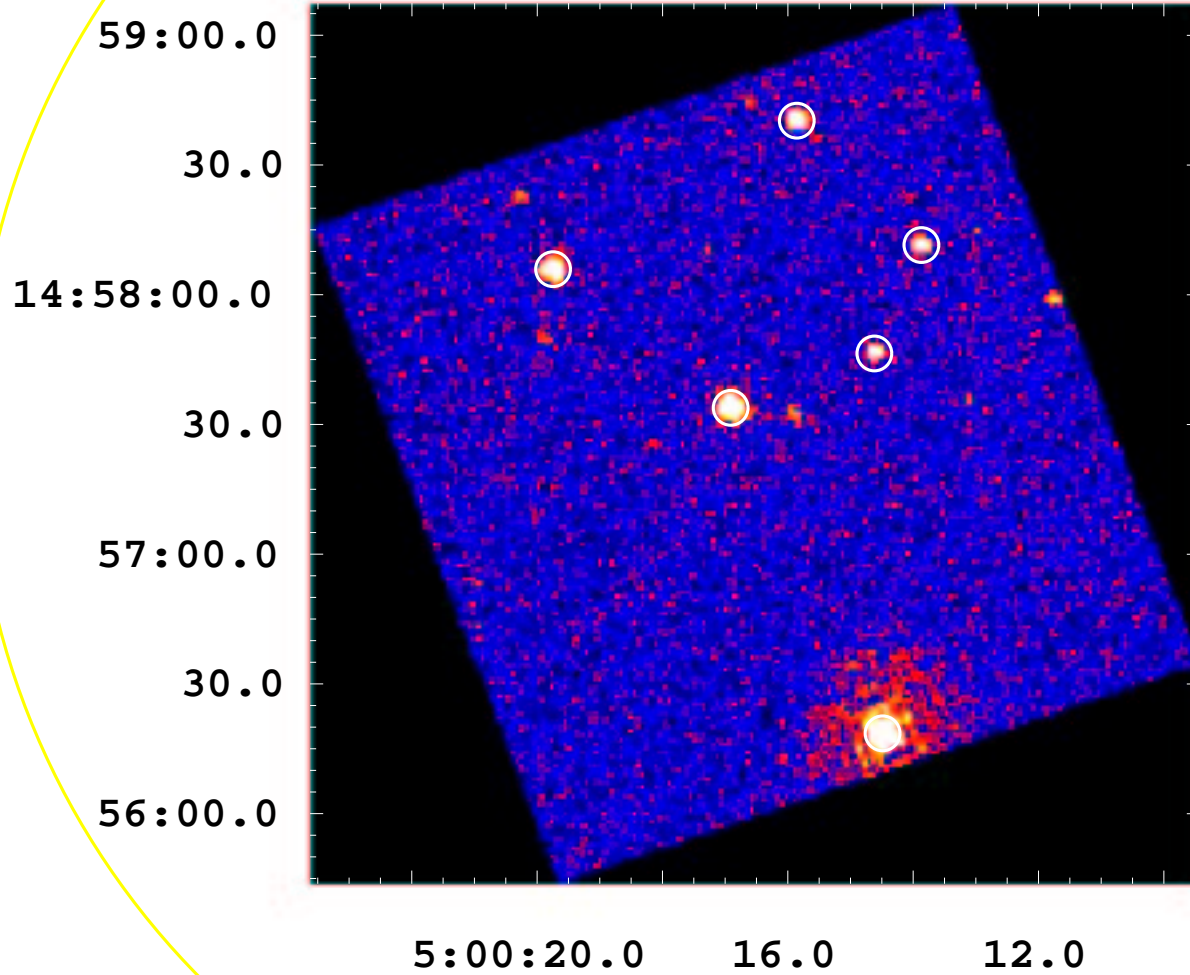

UVOT Finding Chart

OBSID 00181156000 / DATE-OBS 2006-02-11T16:09:08.0

RA (J2000)