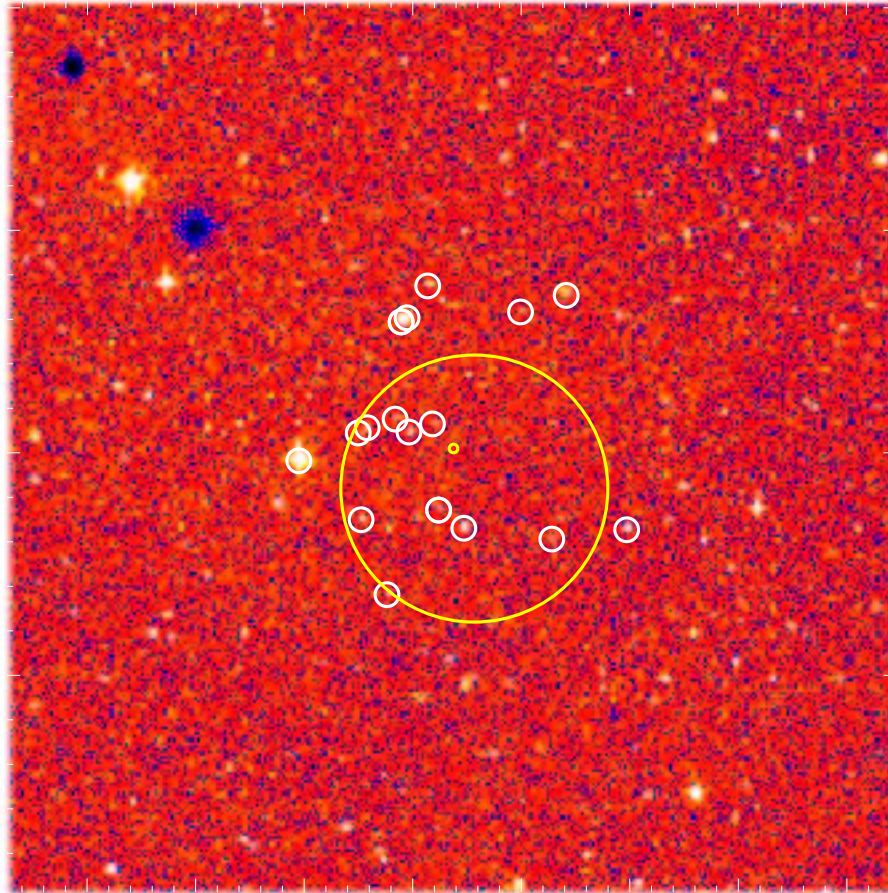

UVOT Finding Chart

OBSID 00201391000 / DATE-OBS 2006-03-12T16:01:38.5

13:00:00.0

55:00.0

12:50:00.0

45:00.0

30.0

3:03:00.0