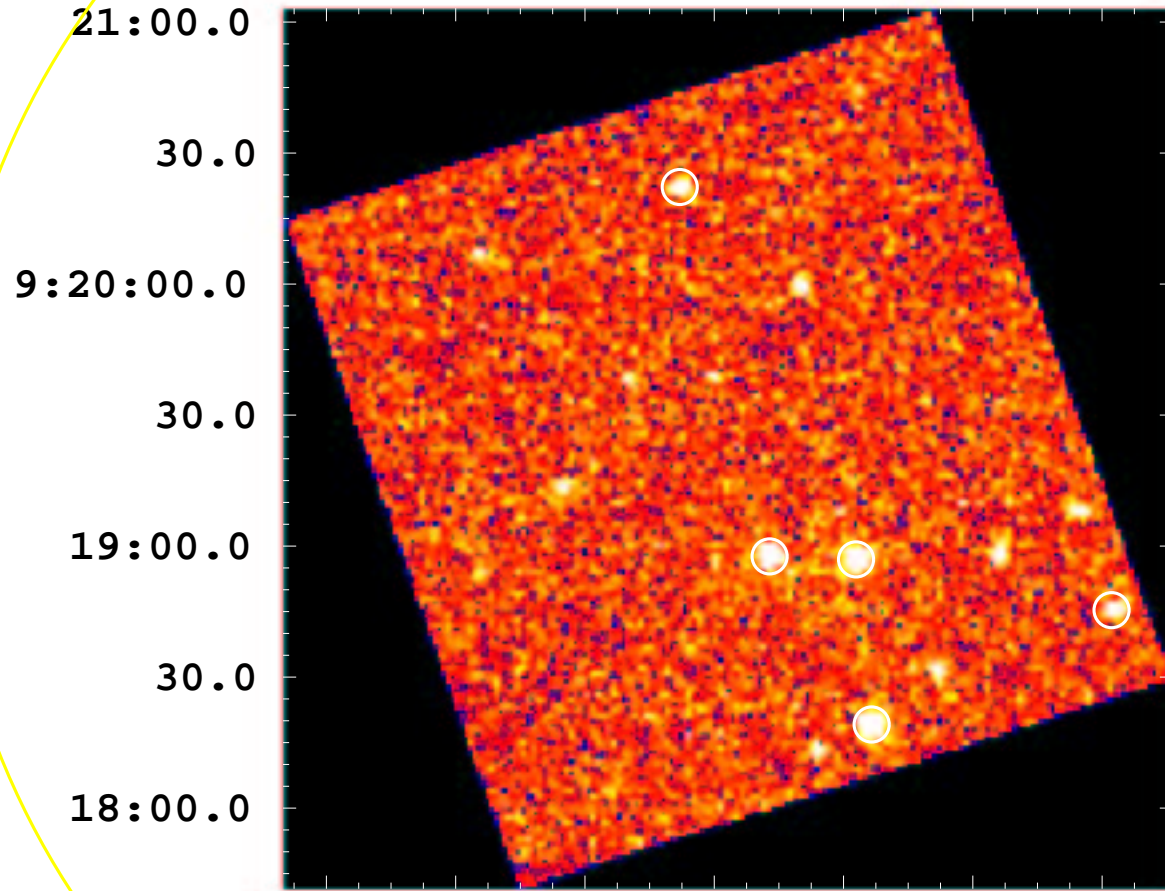

# UVOT Finding Chart

OBSID 00205164000 / DATE-OBS 2006-04-14T04:38:06.8

16.0

19:07:10.0

RA (J2000)