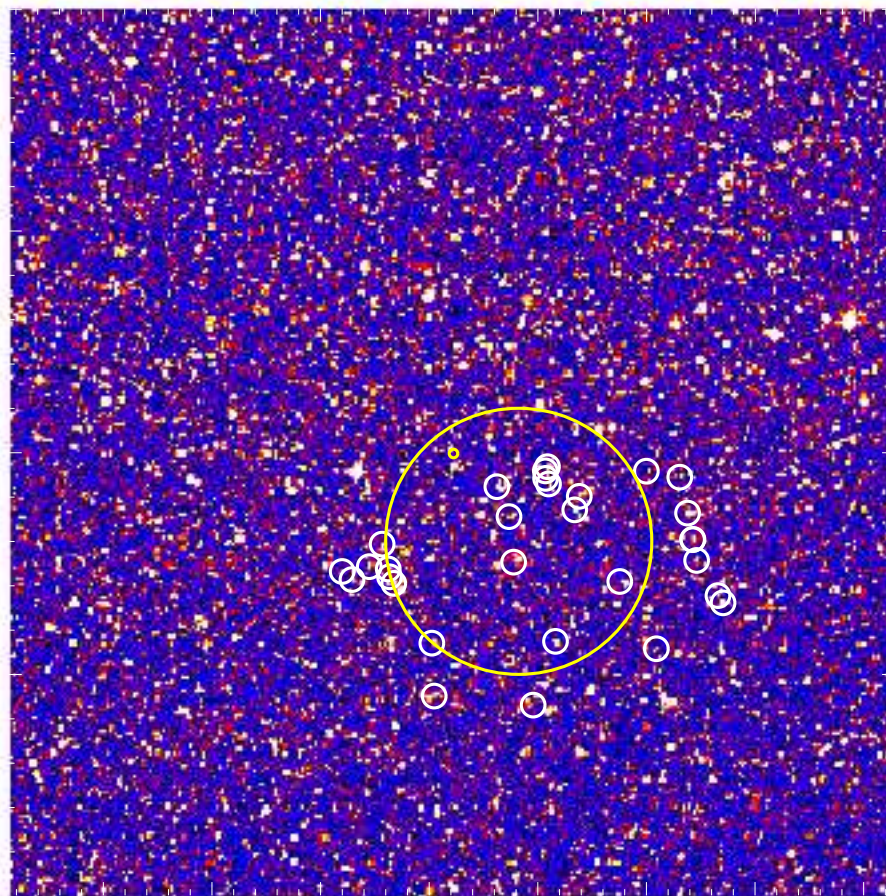

# UVOT Finding Chart

OBSID 00324112000 / DATE-OBS 2008-09-08T06:04:51.0

15:00.0

-11:20:00.0

Dec (J2000)

25:00.0

30:00.0

18:42:50.0

18:42:10.0

41:40.0

RA (J2000)