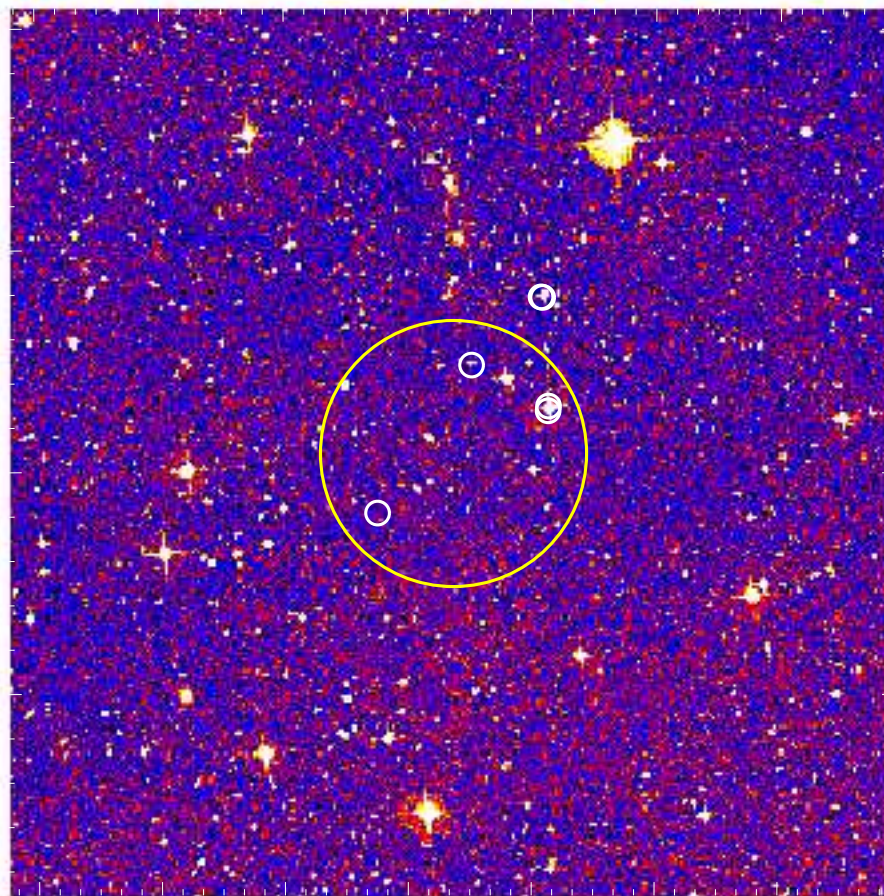

UVOT Finding Chart

OBSID 00332931000 / DATE-OBS 2008-10-29T02:29:08.0

-68:00:00.0

Dec (J2000)

05:00.0

10:00.0

15:00.0

23:08:30.0

23:07:00.0

05:30.0

RA (J2000)