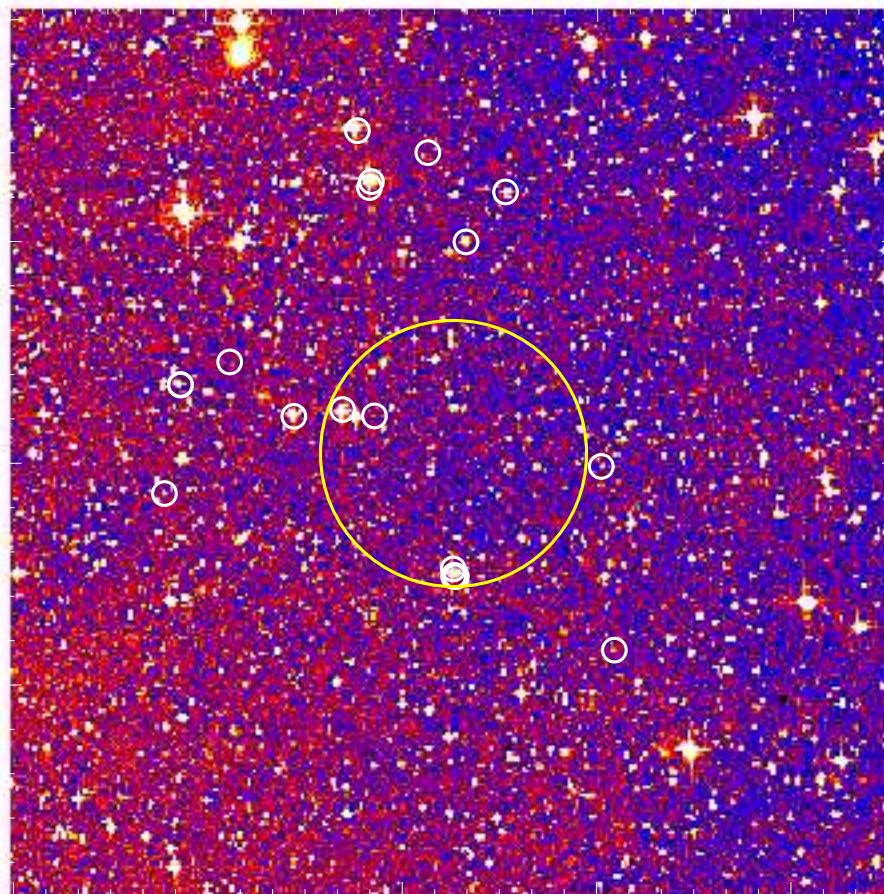

UVOT Finding Chart

OBSID 00375409000 / DATE-OBS 2009-11-09T21:54:04.4

-53:55:00.0

-54:00:00.0

Dec (J2000)

05:00.0

10:00.0

32:00.0

31:00.0

7:30:00.0

RA (J2000)