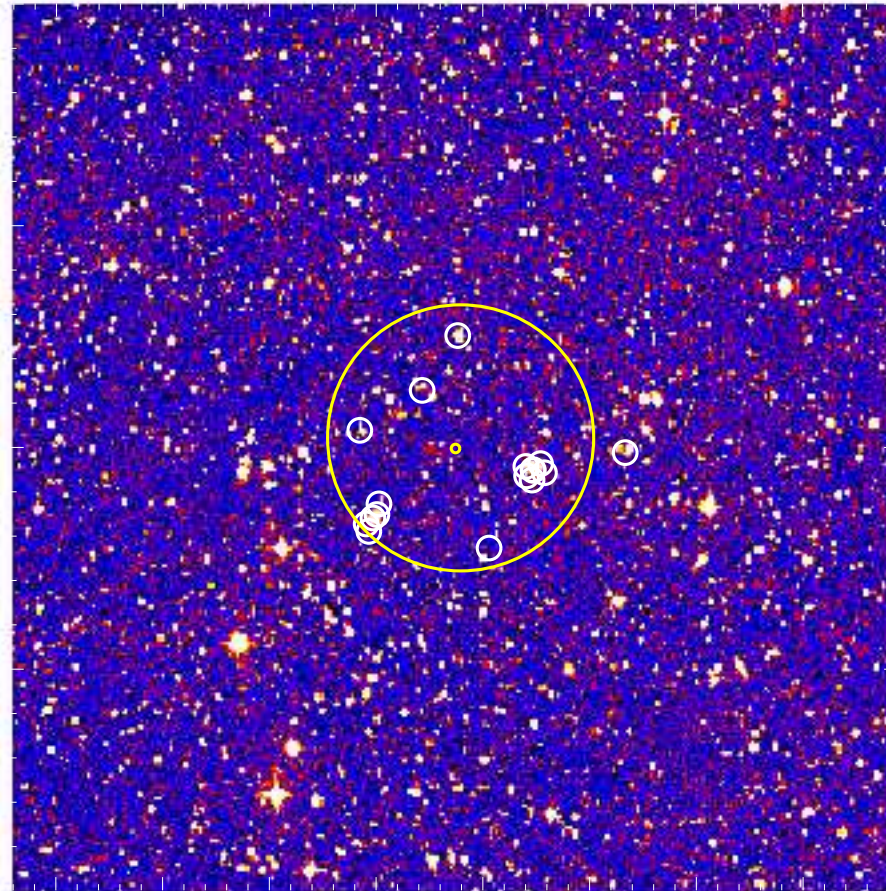

# UVOT Finding Chart

OBSID 00419404000 / DATE-OBS 2010-04-13T17:36:03.9

16:00:00.0

55:00.0

15:50:00.0

45:00.0

Dec (J2000)

17:45:30.0

17:44:50.0

44:20.0

RA (J2000)