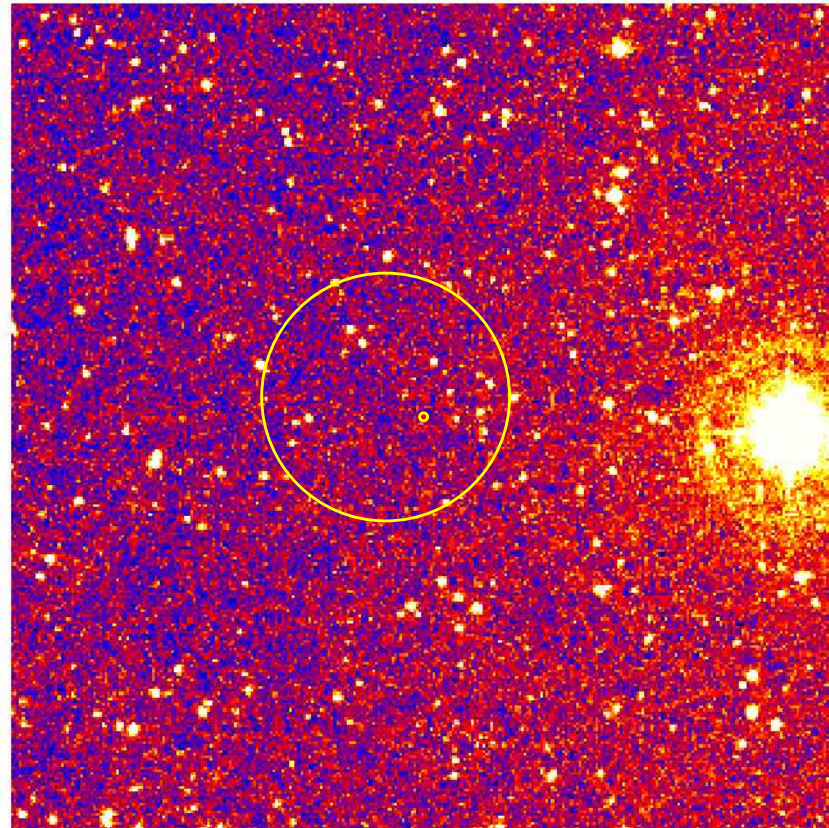

UVOT Finding Chart

OBSID 00423181000 / DATE-OBS 2010-05-26T16:28:47.3

2400

2600

2800

3000

3200

3400