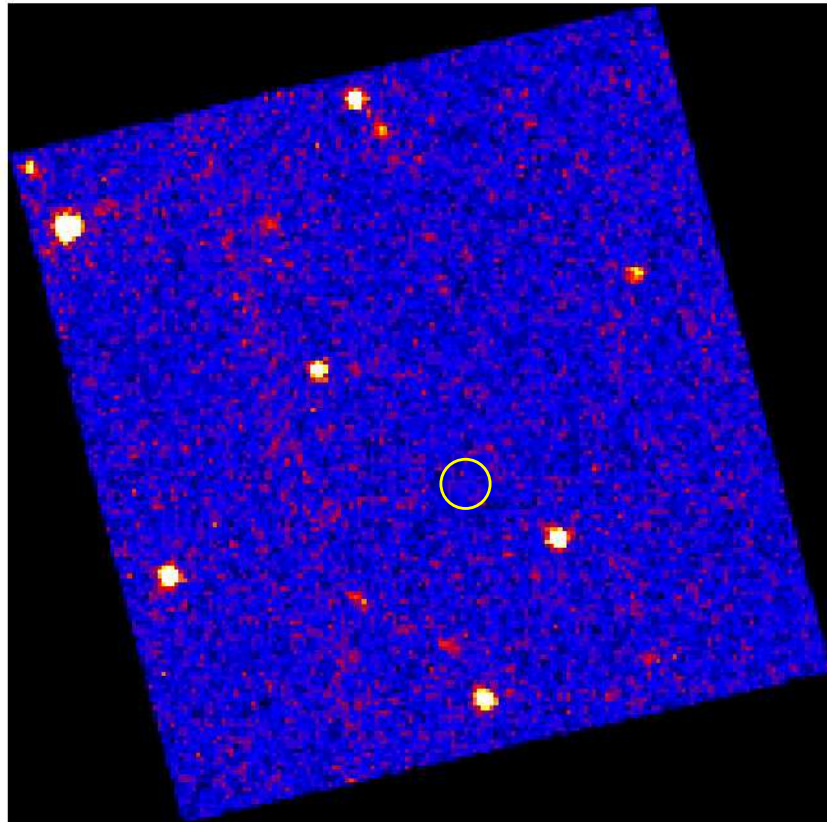

# UVOT Finding Chart

OBSID 00424031000 / DATE-OBS 2010-06-06T19:14:34.4

5

10

15

20