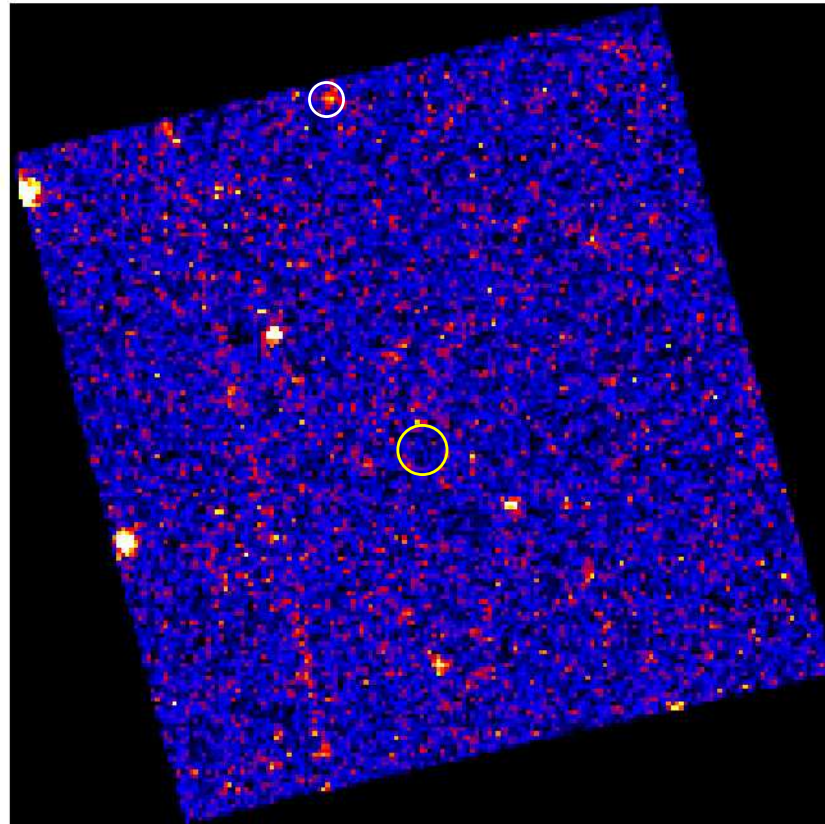

UVOT Finding Chart

OBSID 00424031000 / DATE-OBS 2010-06-06T19:18:06.3

1

2

3

4

5

6