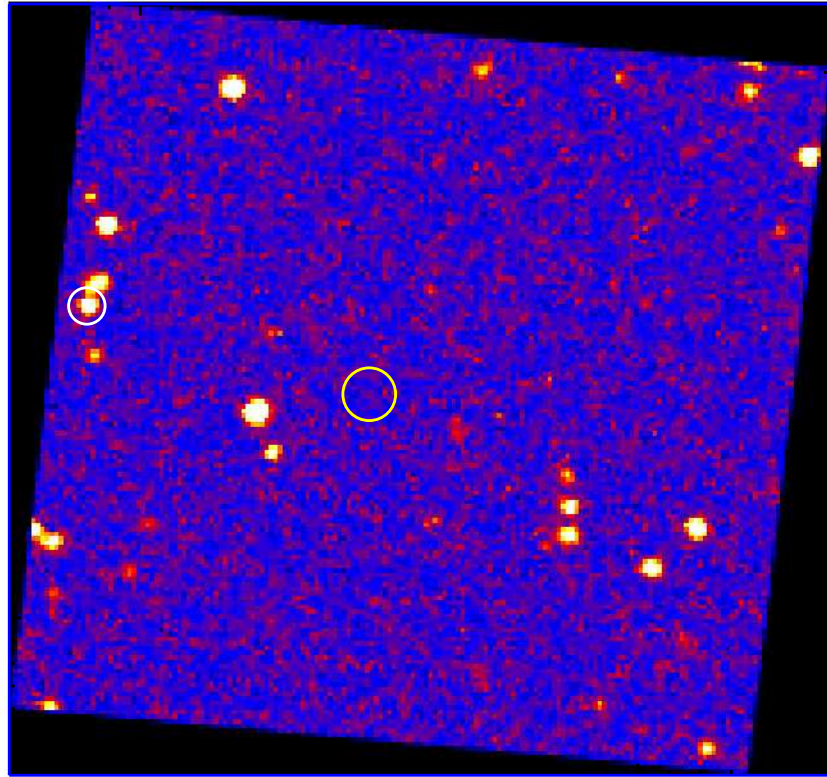

# UVOT Finding Chart

OBSID 00426722000 / DATE-OBS 2010-07-04T03:36:50.8

Dec (J2000)

11:00.0  
30.0  
-24:12:00.0  
30.0  
13:00.0  
30.0

38.0 34.0 8:54:30.0  
RA (J2000)

5 10 15 20 25 30 35 40 45 50