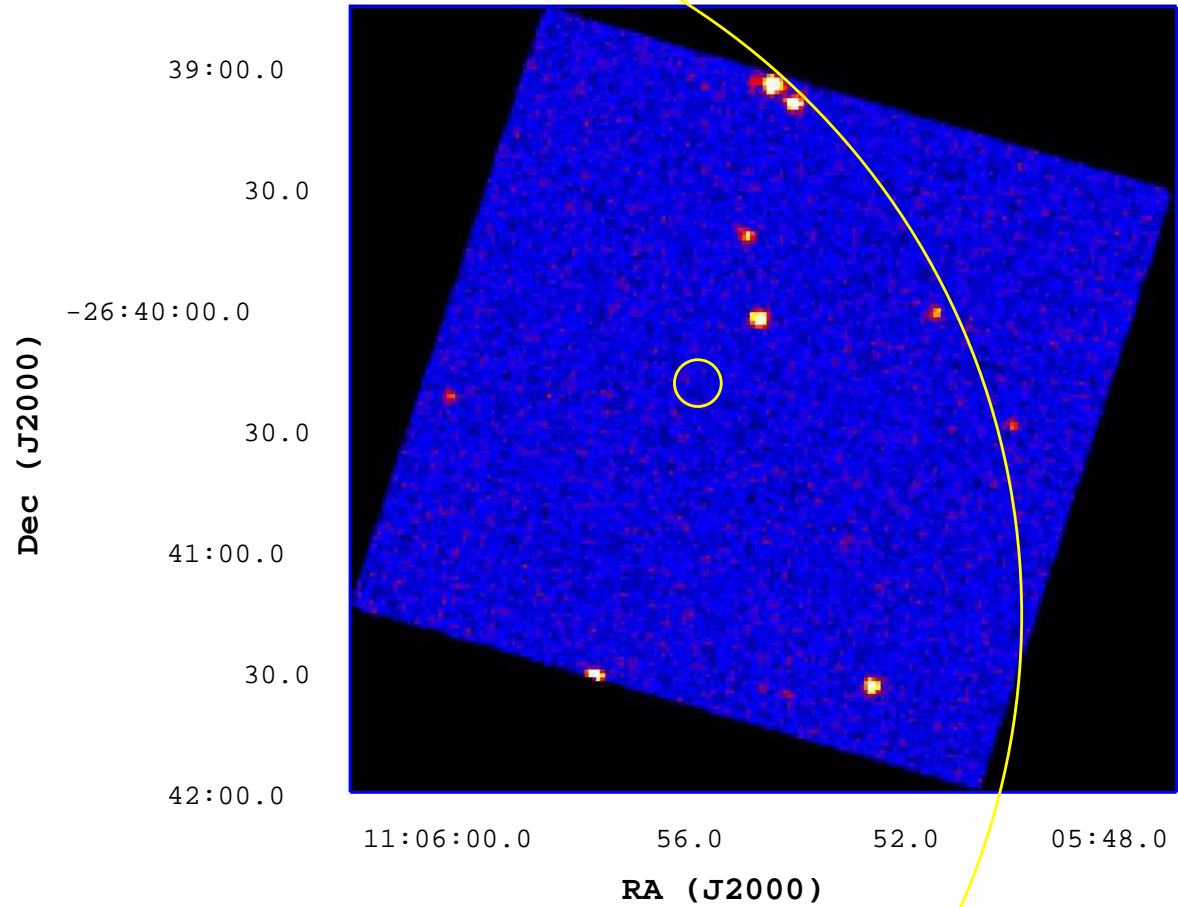

# UVOT Finding Chart

OBSID 00429954000 / DATE-OBS 2010-07-25T07:27:31.6

0 5 10 15 20 25 30 35 40 45 50