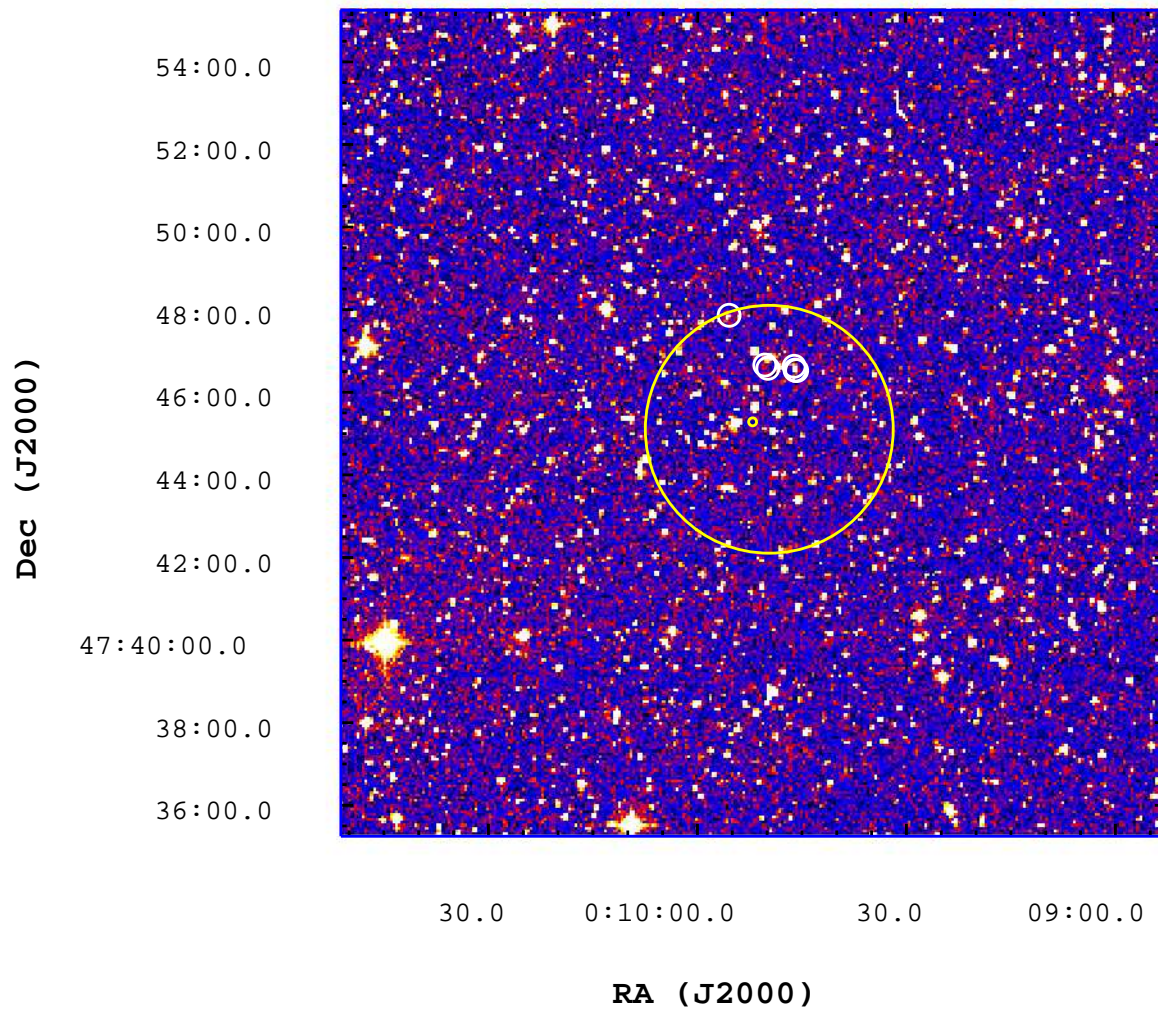

# UVOT Finding Chart

OBSID 00430603000 / DATE-OBS 2010-08-02T05:47:10.8

3000

3500

4000

4500

5000