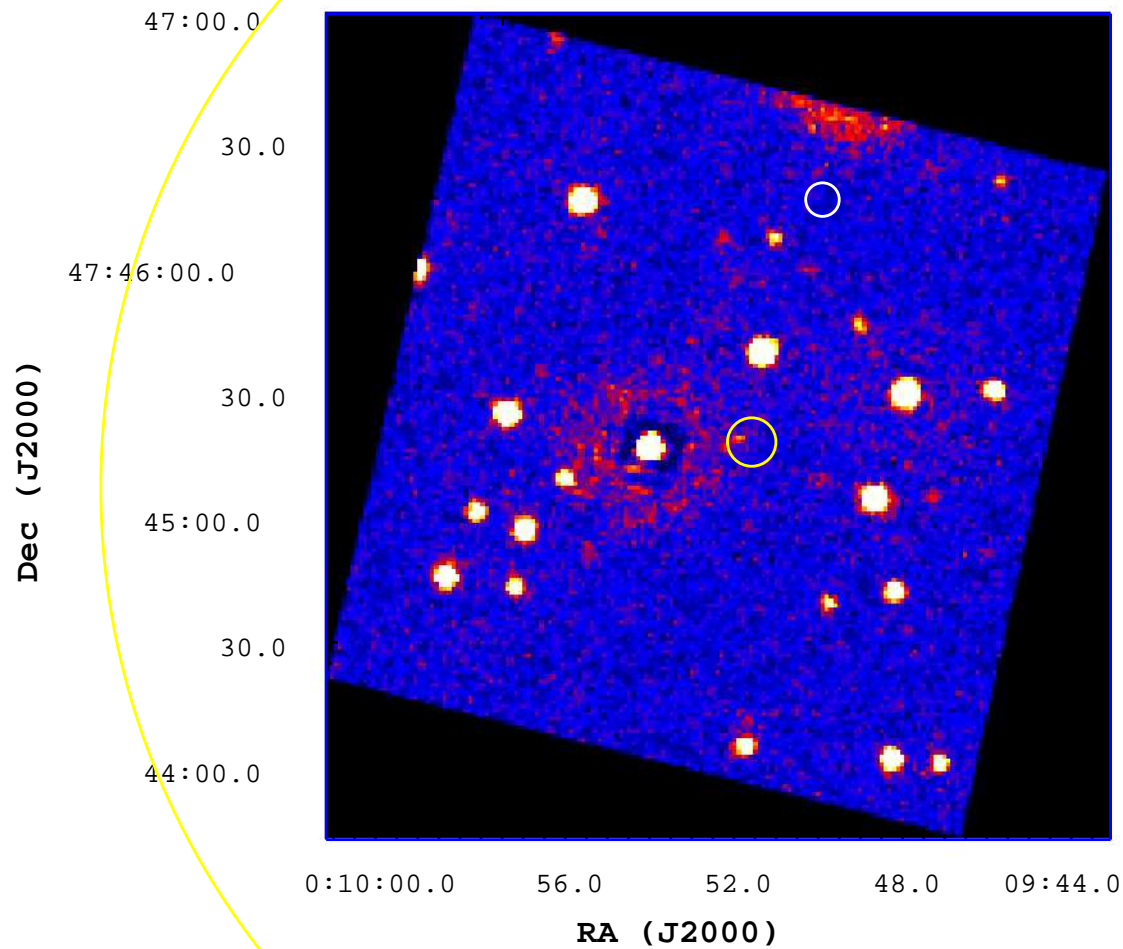

# UVOT Finding Chart

OBSID 00430603000 / DATE-OBS 2010-08-02T05:47:10.8

5

10

15

20

25

30