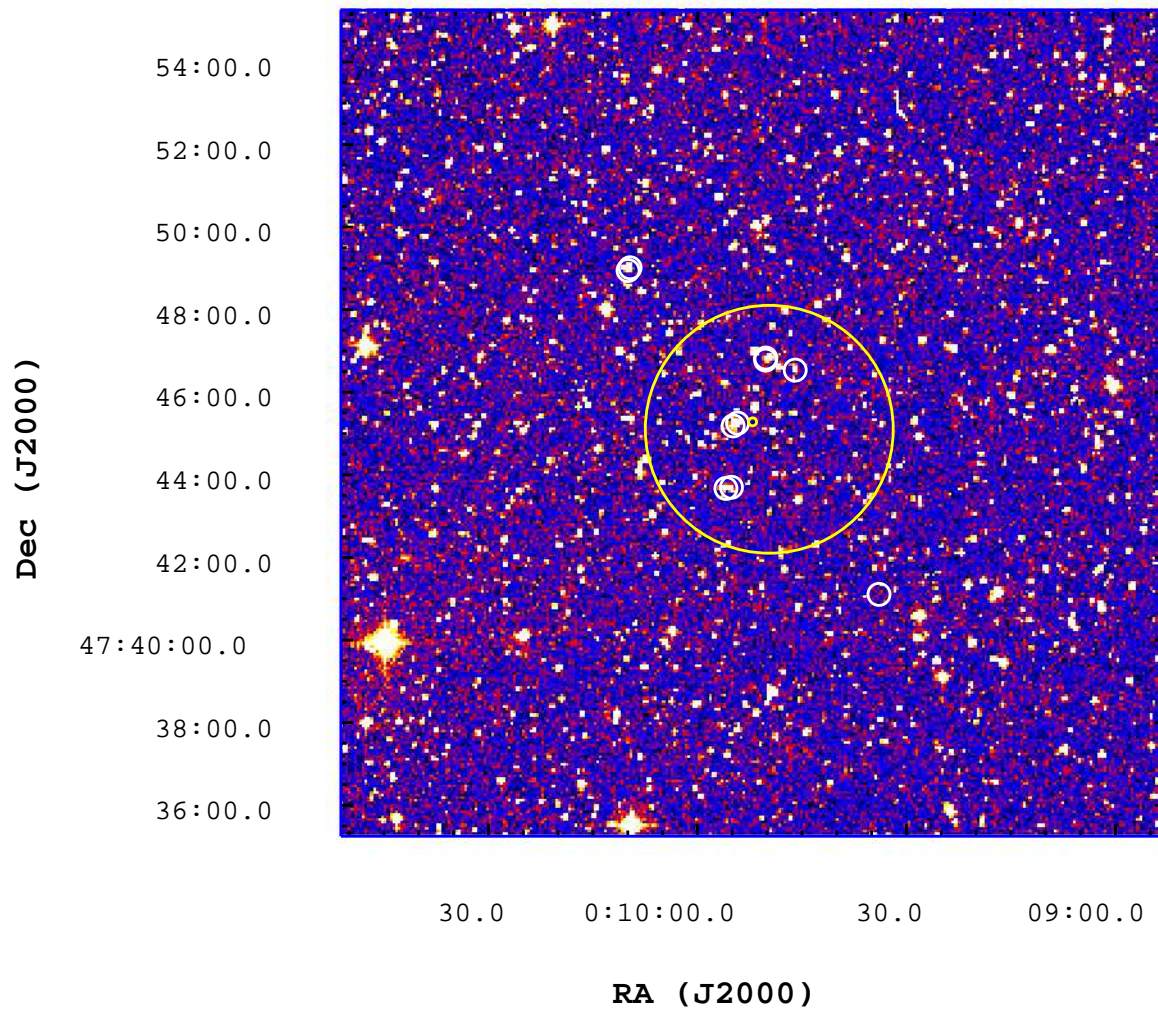

UVOT Finding Chart

OBSID 00430603000 / DATE-OBS 2010-08-02T05:50:43.4

3000

3500

4000

4500

5000