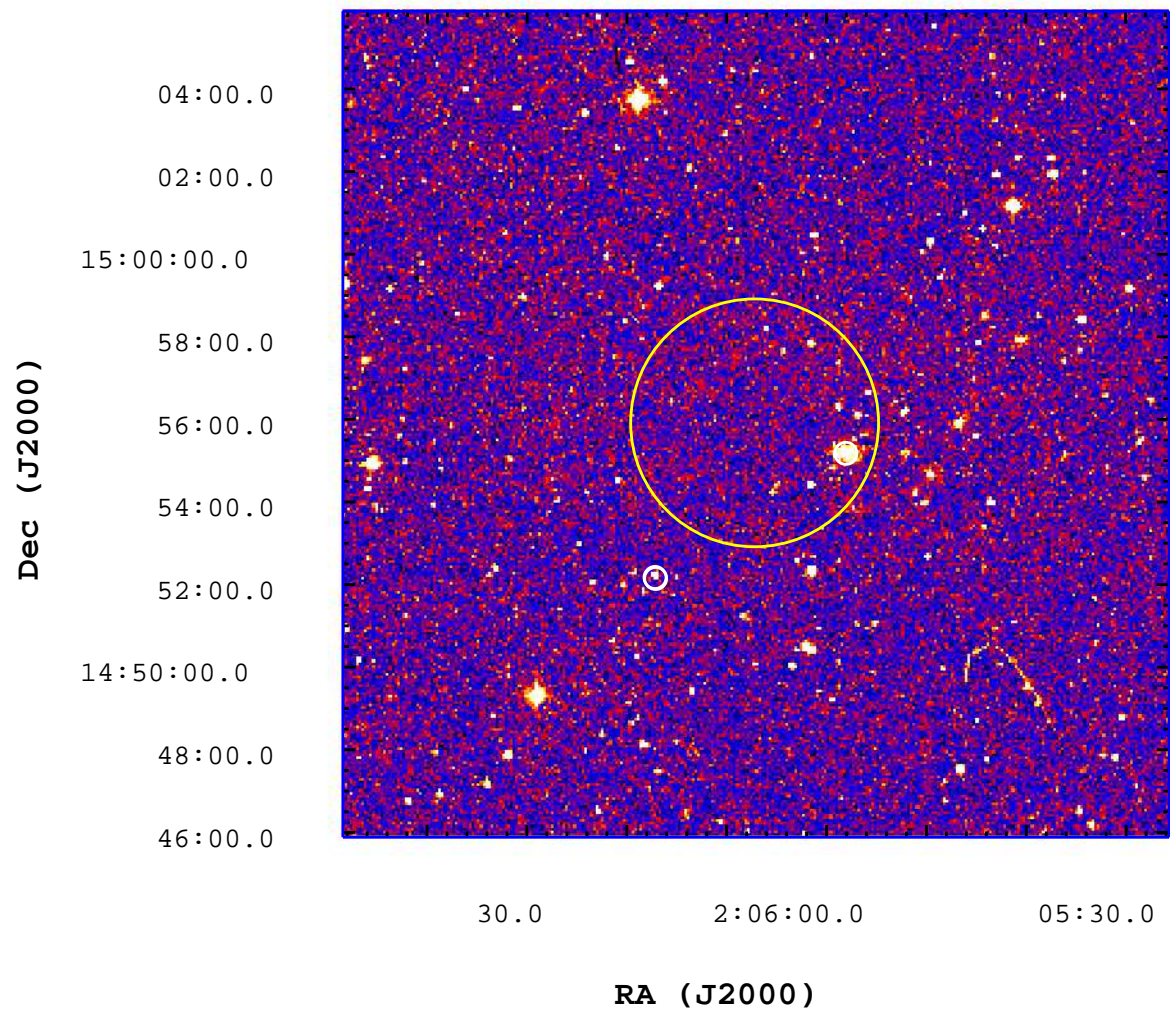

UVOT Finding Chart

OBSID 00433442000 / DATE-OBS 2010-09-05T15:13:11.5

3000

3500

4000

4500

5000