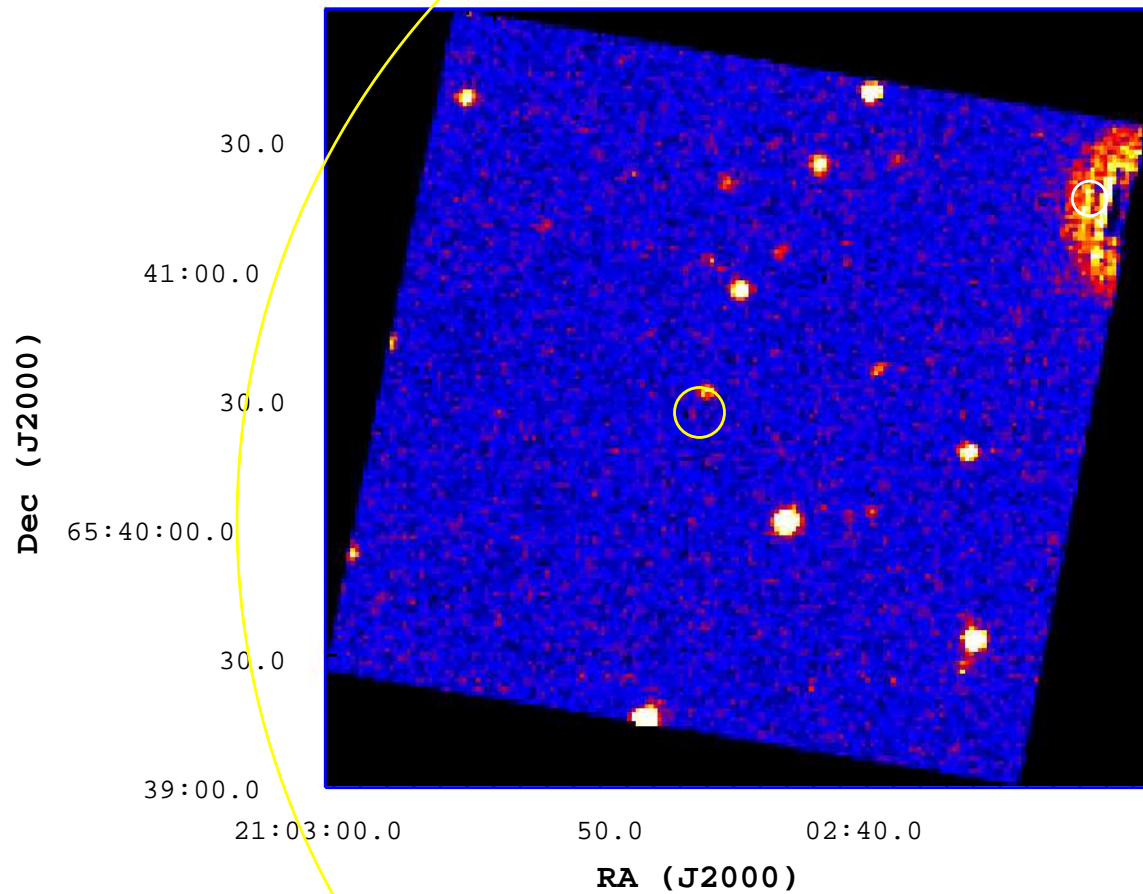

UVOT Finding Chart

OBSID 00434178000 / DATE-OBS 2010-09-15T01:45:50.5

5

10

15

20

25

30