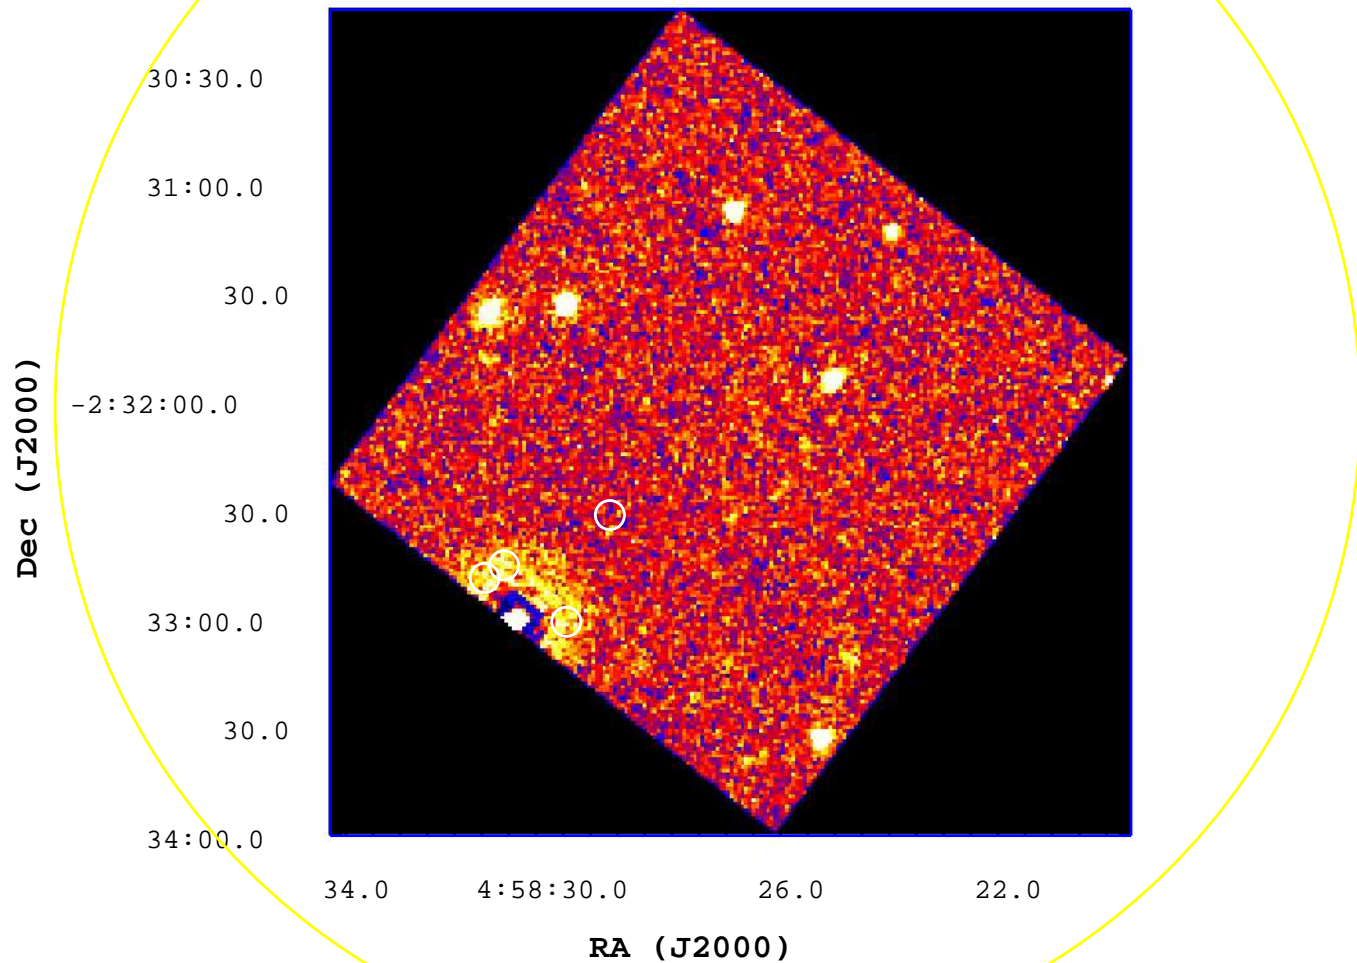

UVOT Finding Chart

OBSID 00440606000 / DATE-OBS 2010-12-19T02:32:42.9

2

4

6

8

10

12

14

16

18