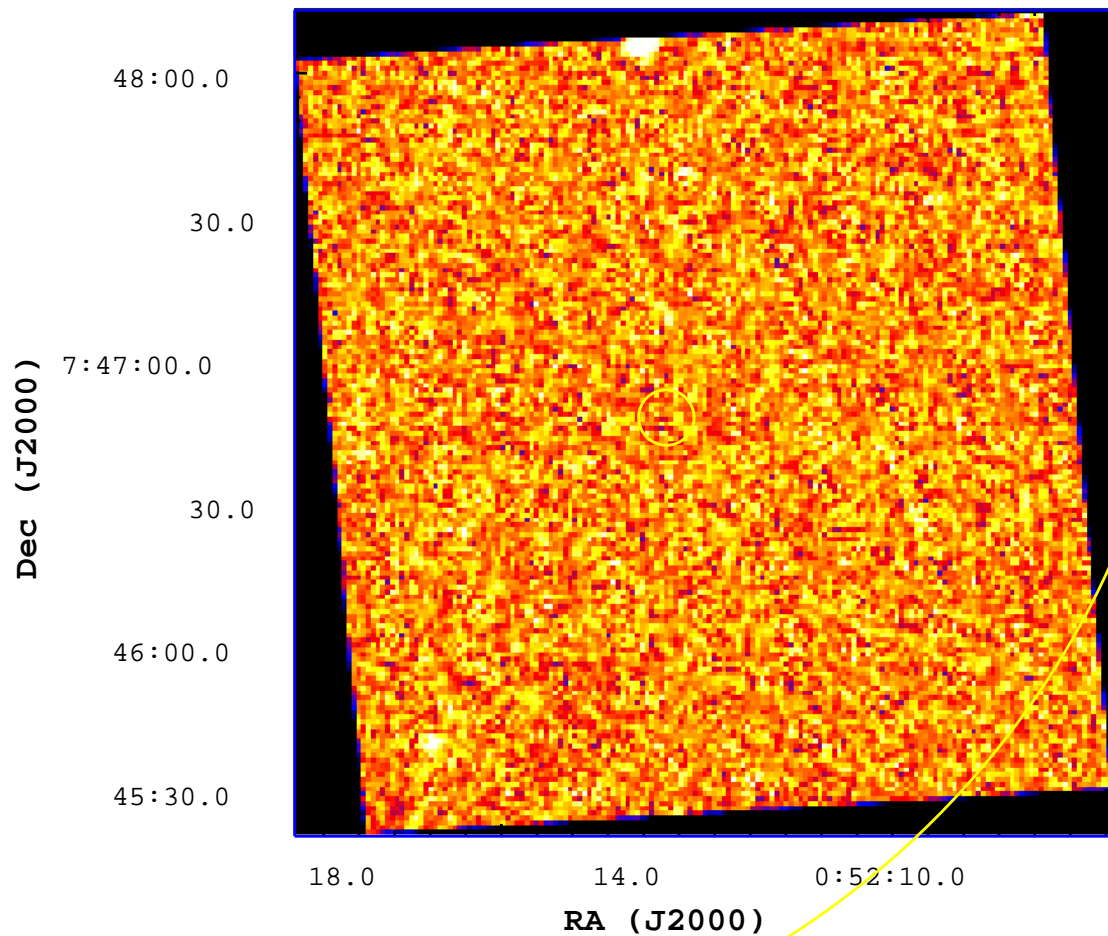

UVOT Finding Chart

OBSID 00445141000 / DATE-OBS 2011-02-10T09:55:12.2

10 15 20 25 30 35 40 45