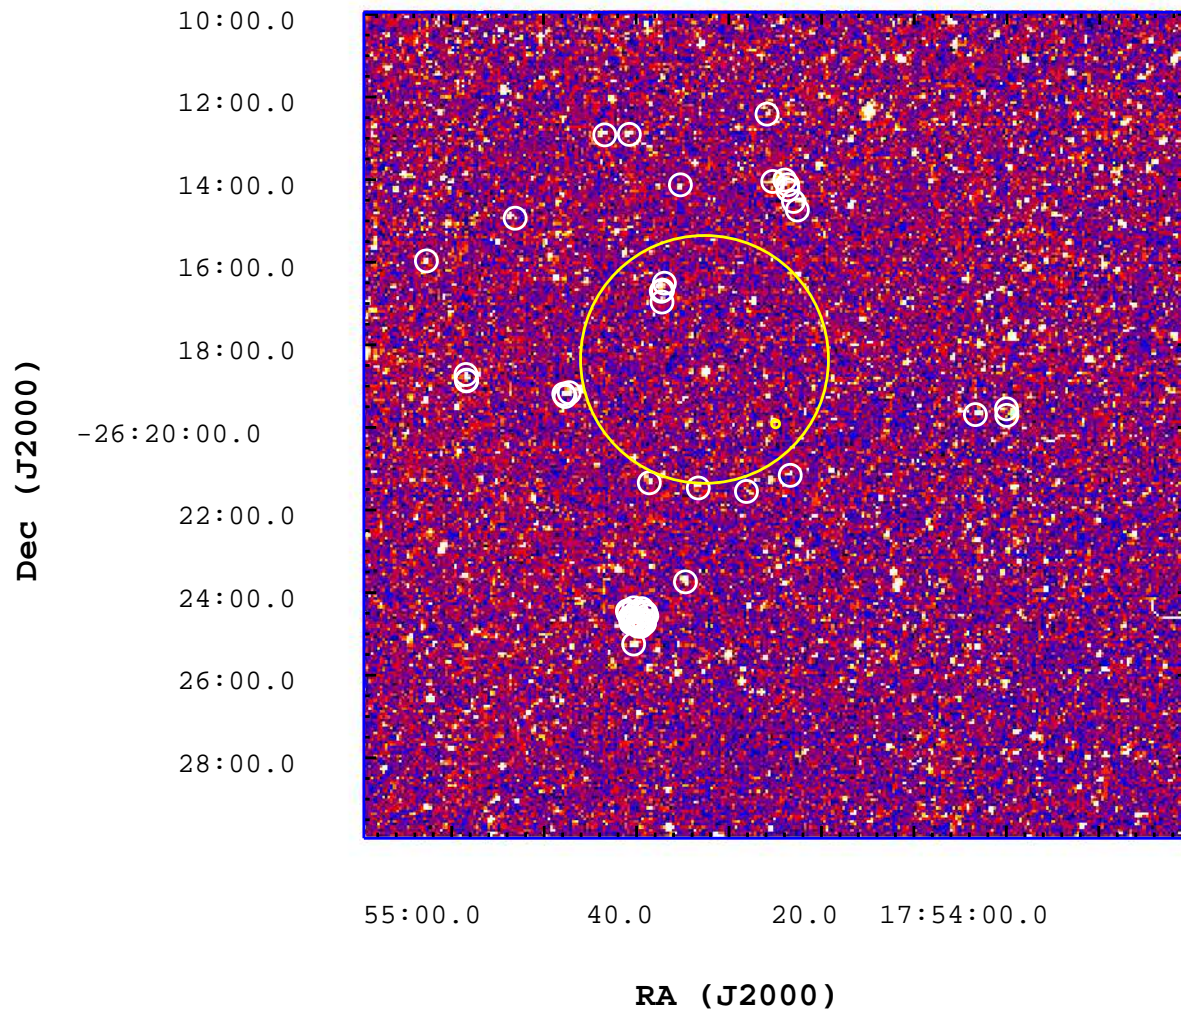

# UVOT Finding Chart

OBSID 00449907000 / DATE-OBS 2011-03-24T01:59:16.0

1400

1600

1800

2000

2200

2400