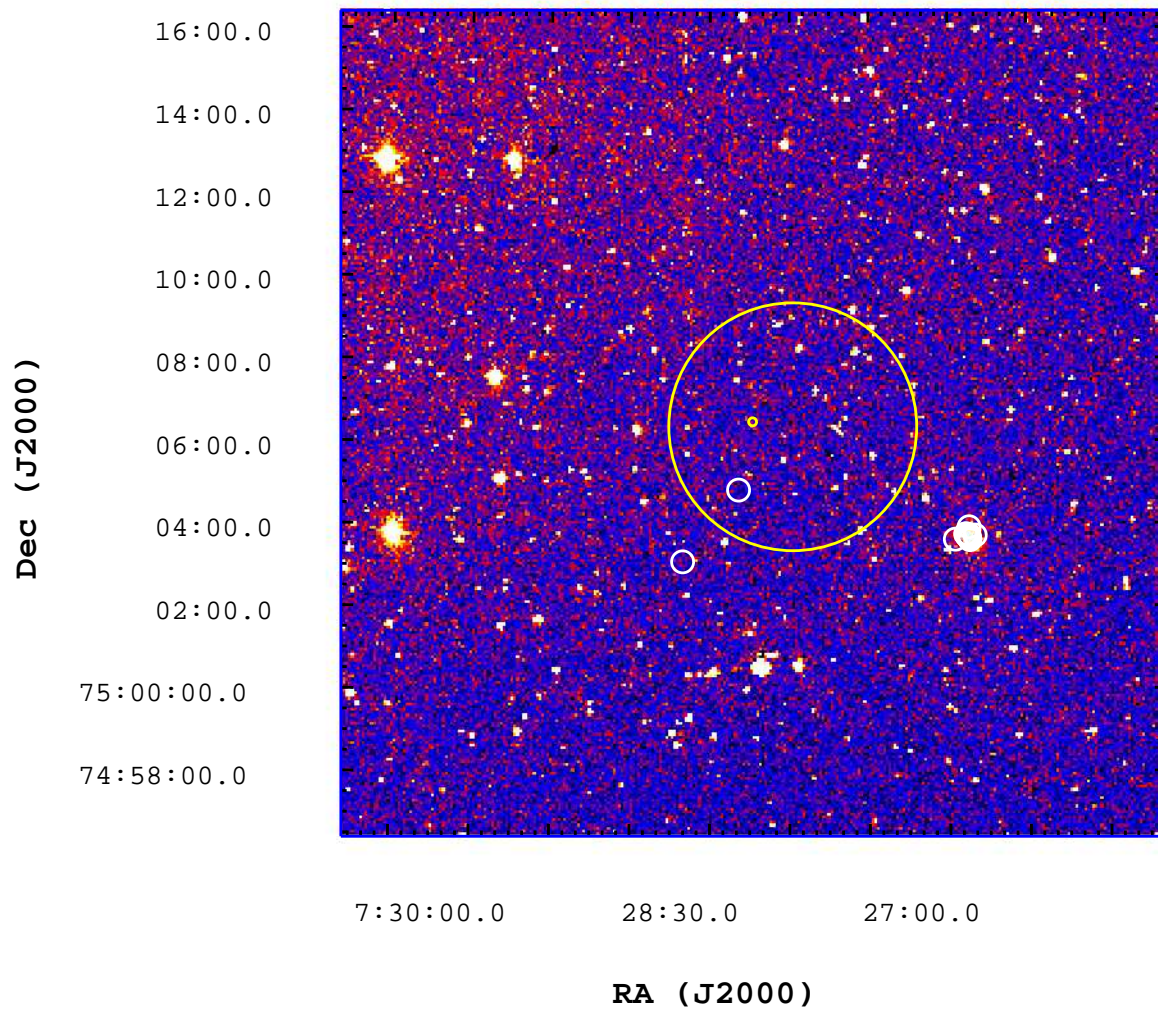

# UVOT Finding Chart

OBSID 00451901000 / DATE-OBS 2011-04-22T15:55:44.6

2500

3000

3500

4000

4500