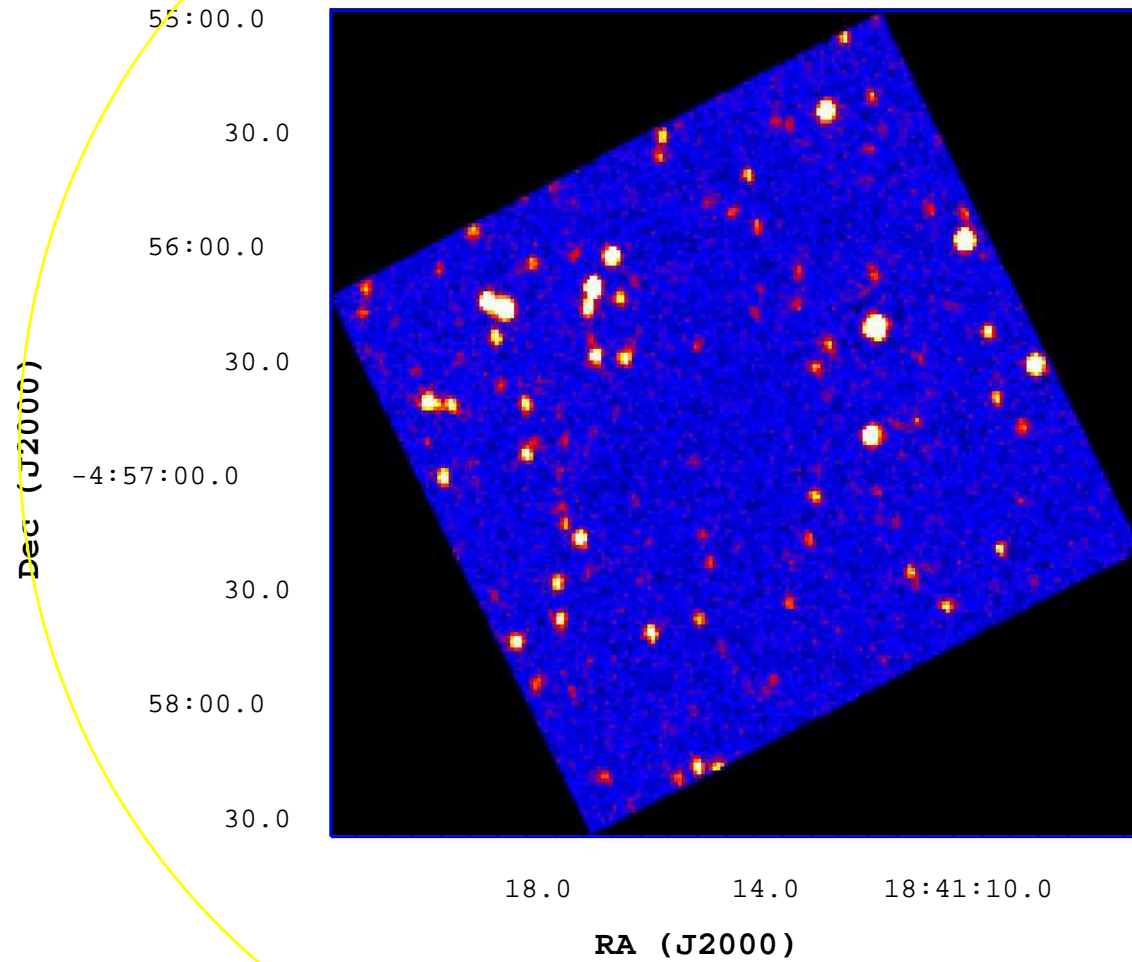

UVOT Finding Chart

OBSID 00456505000 / DATE-OBS 2011-07-02T08:40:00.0

10

20

30

40

50

60