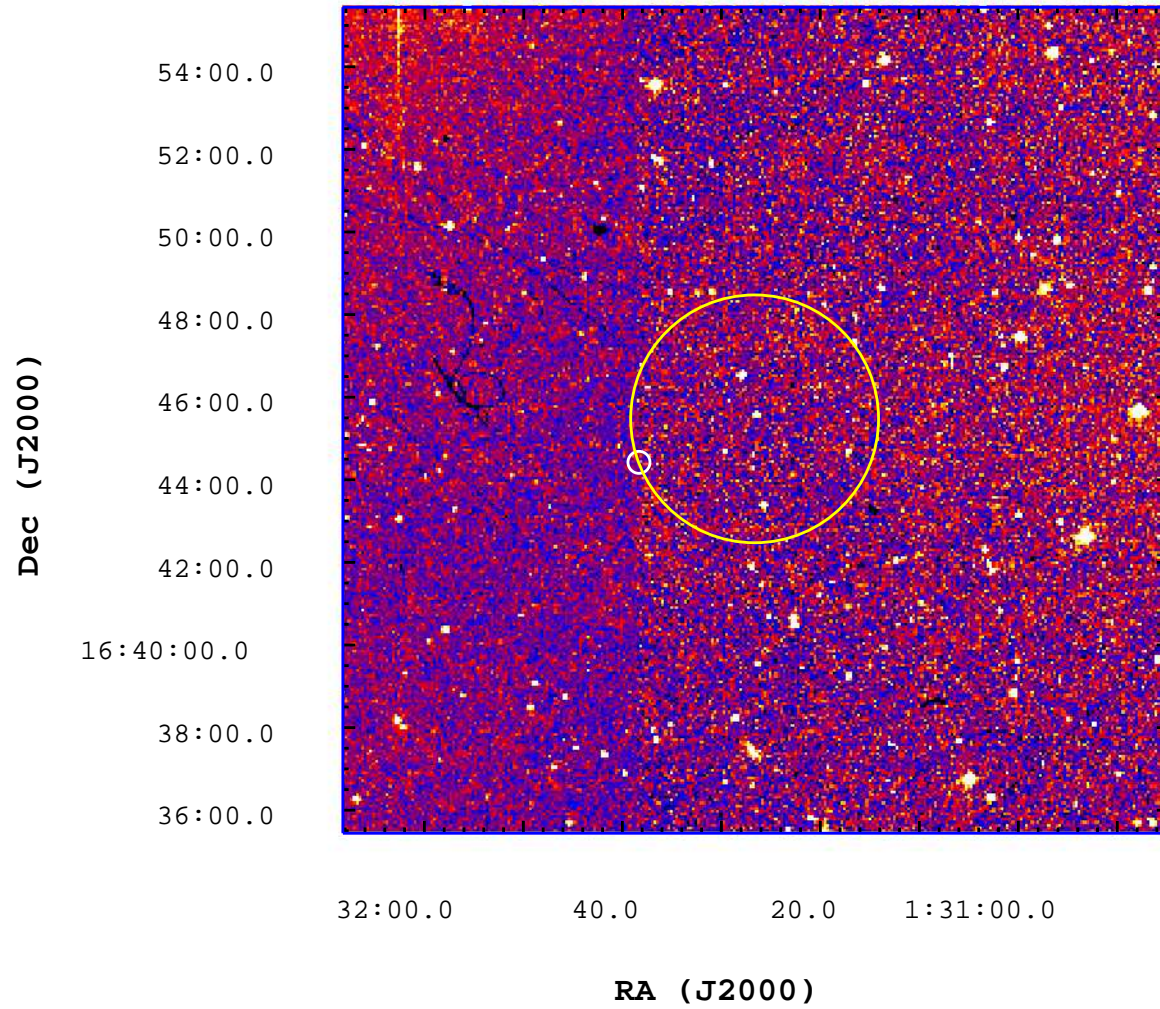

# UVOT Finding Chart

OBSID 00456780000 / DATE-OBS 2011-07-07T08:15:22.1

2000

2500

3000

3500

4000