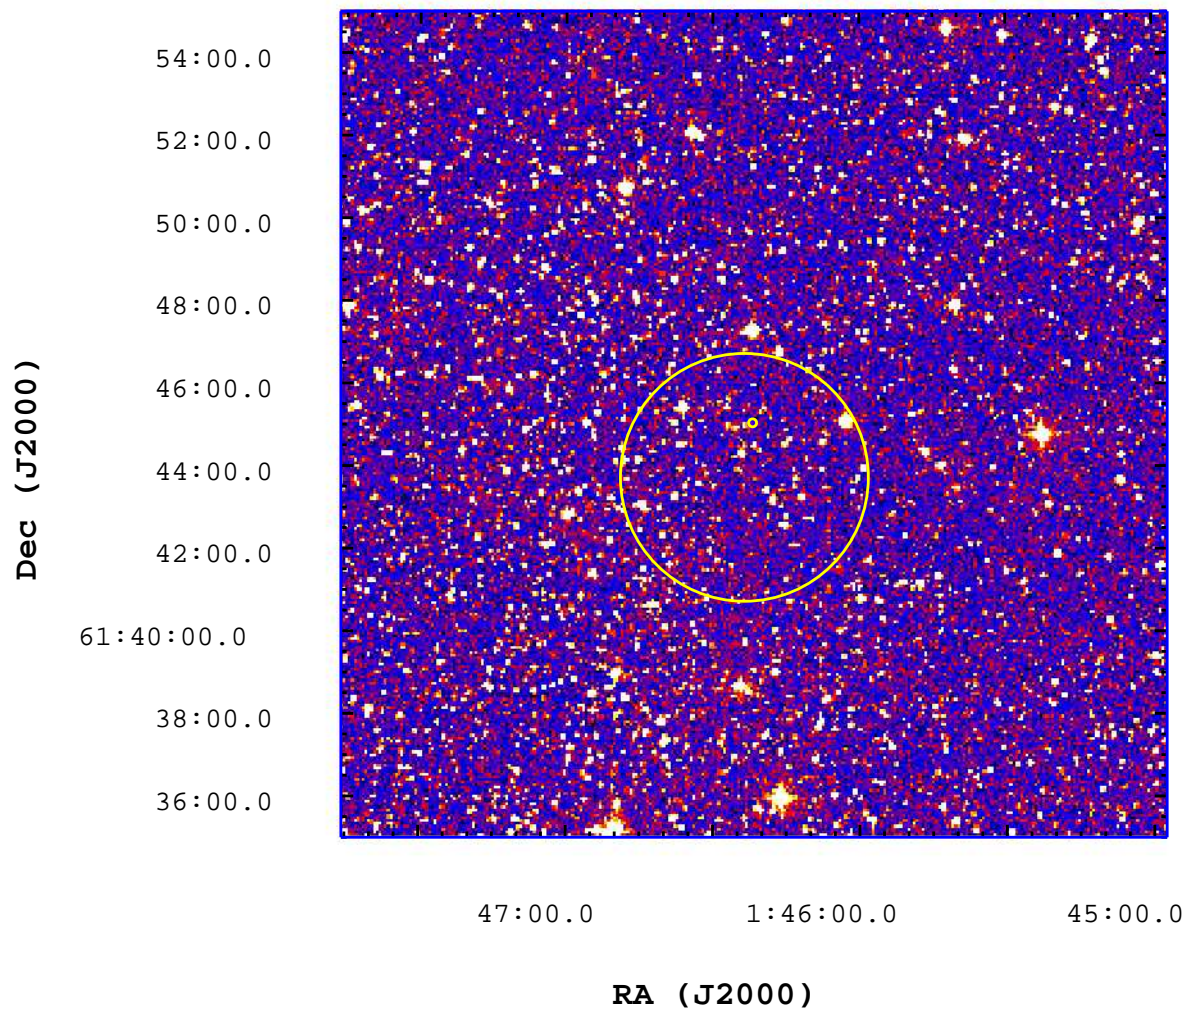

UVOT Finding Chart

OBSID 00458345000 / DATE-OBS 2011-07-29T11:20:56.1

2500

3000

3500

4000

4500

5000