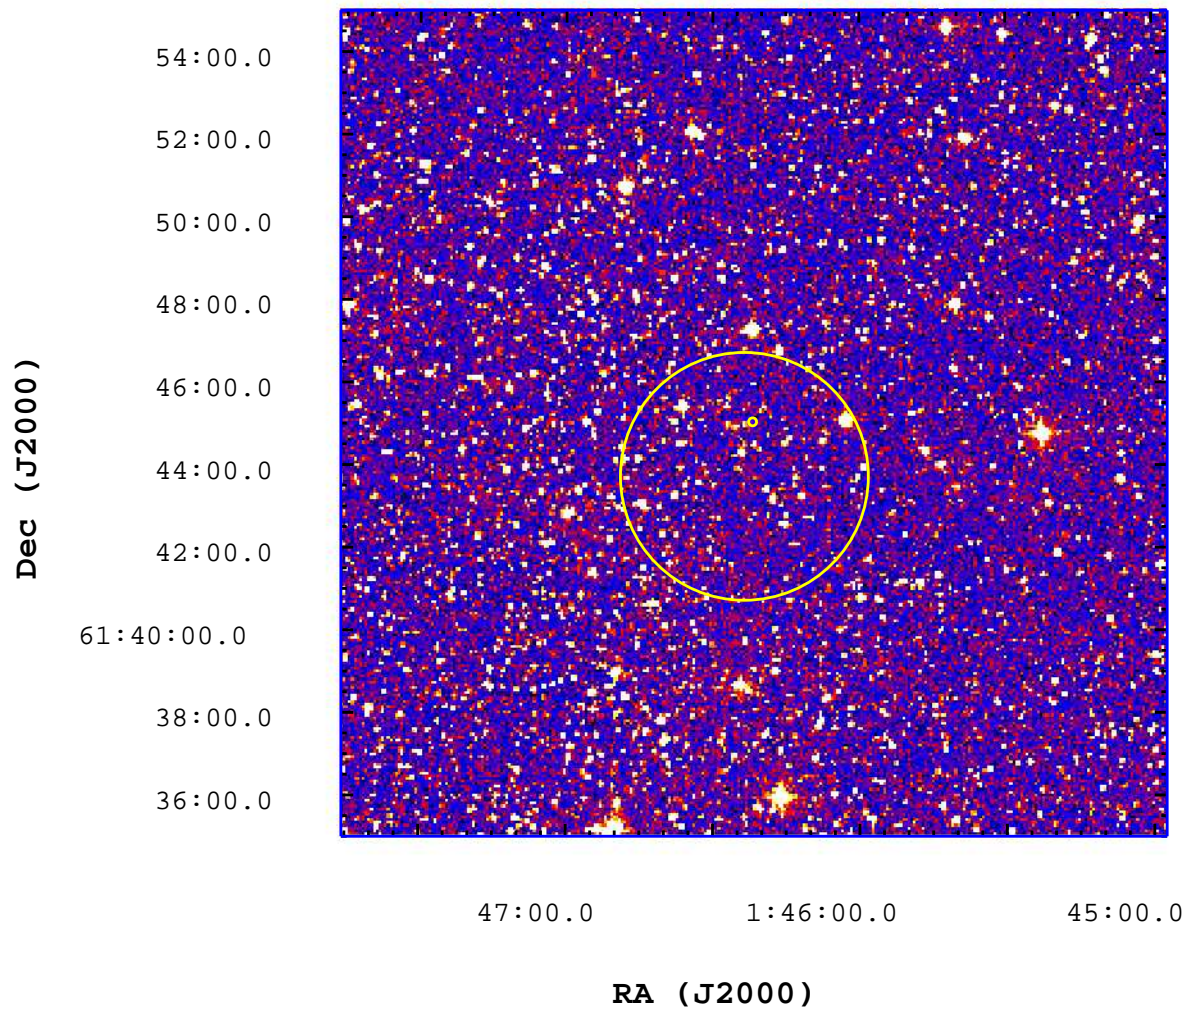

UVOT Finding Chart

OBSID 00458345000 / DATE-OBS 2011-07-29T11:24:28.0

2500

3000

3500

4000

4500

5000