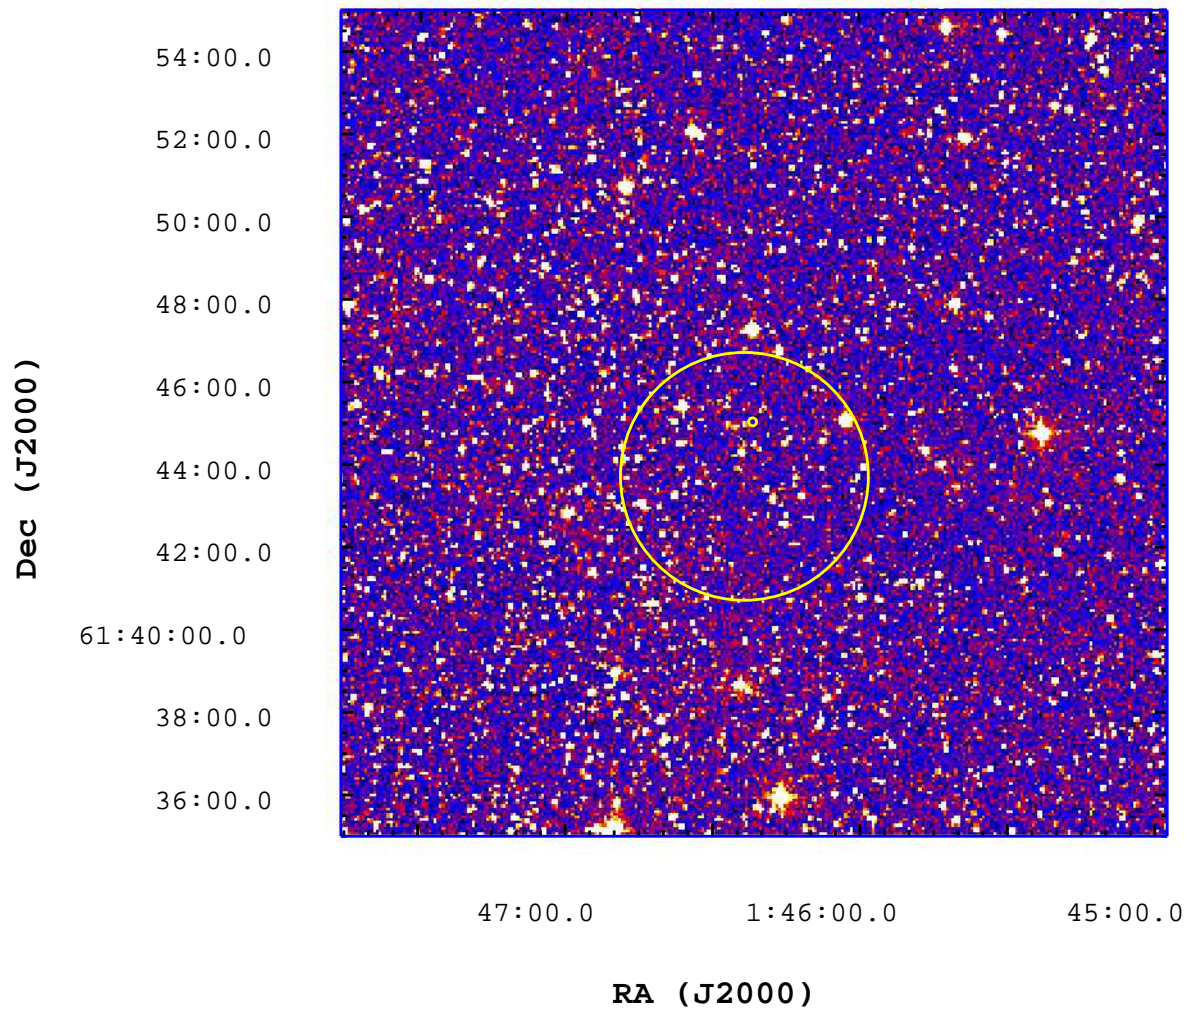

UVOT Finding Chart

OBSID 00458345000 / DATE-OBS 2011-07-29T11:33:42.3

2500

3000

3500

4000

4500

5000