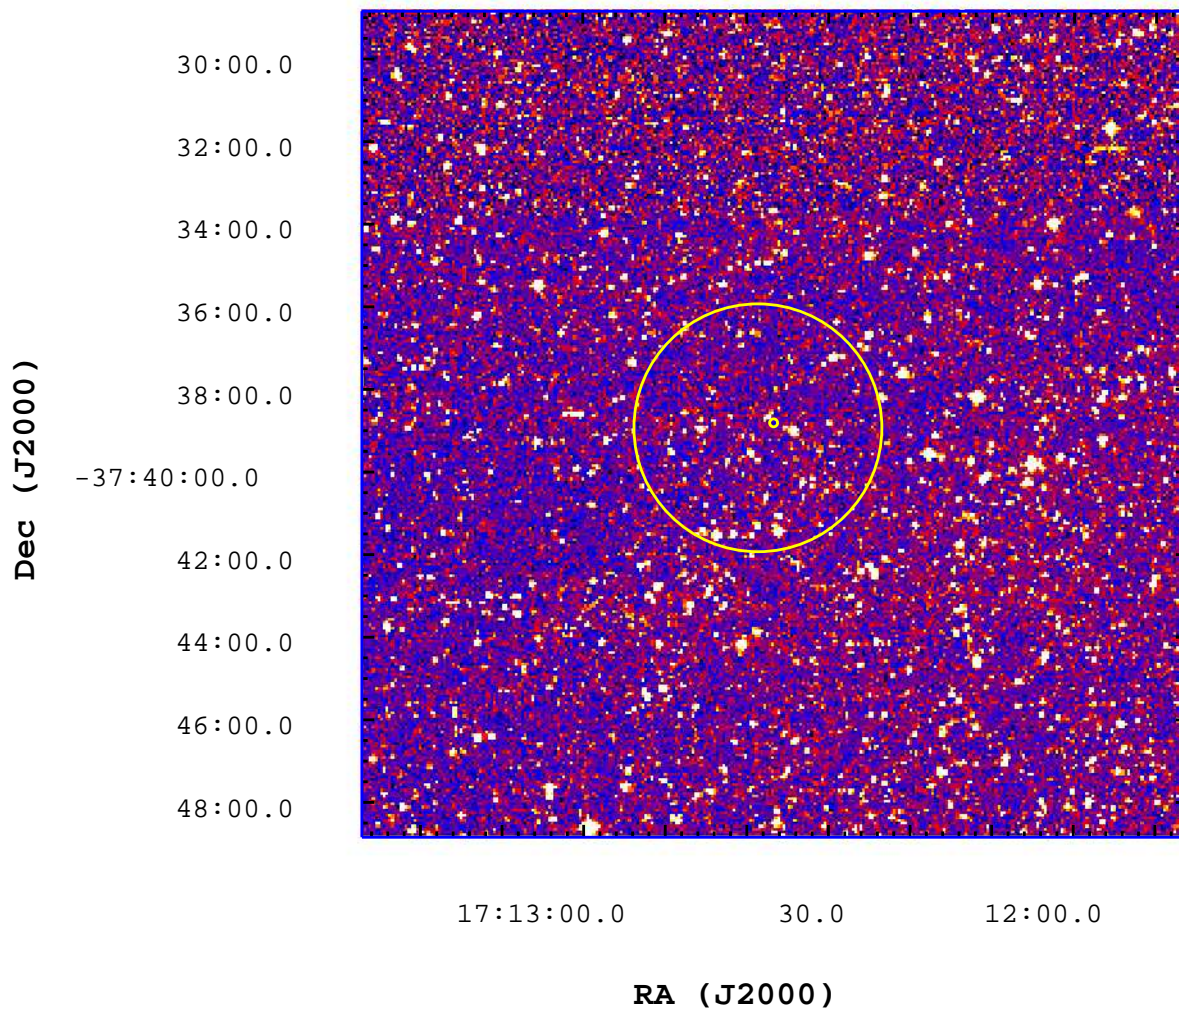

UVOT Finding Chart

OBSID 00504101000 / DATE-OBS 2011-09-26T20:16:20.4

1400

1600

1800

2000

2200

2400

2600