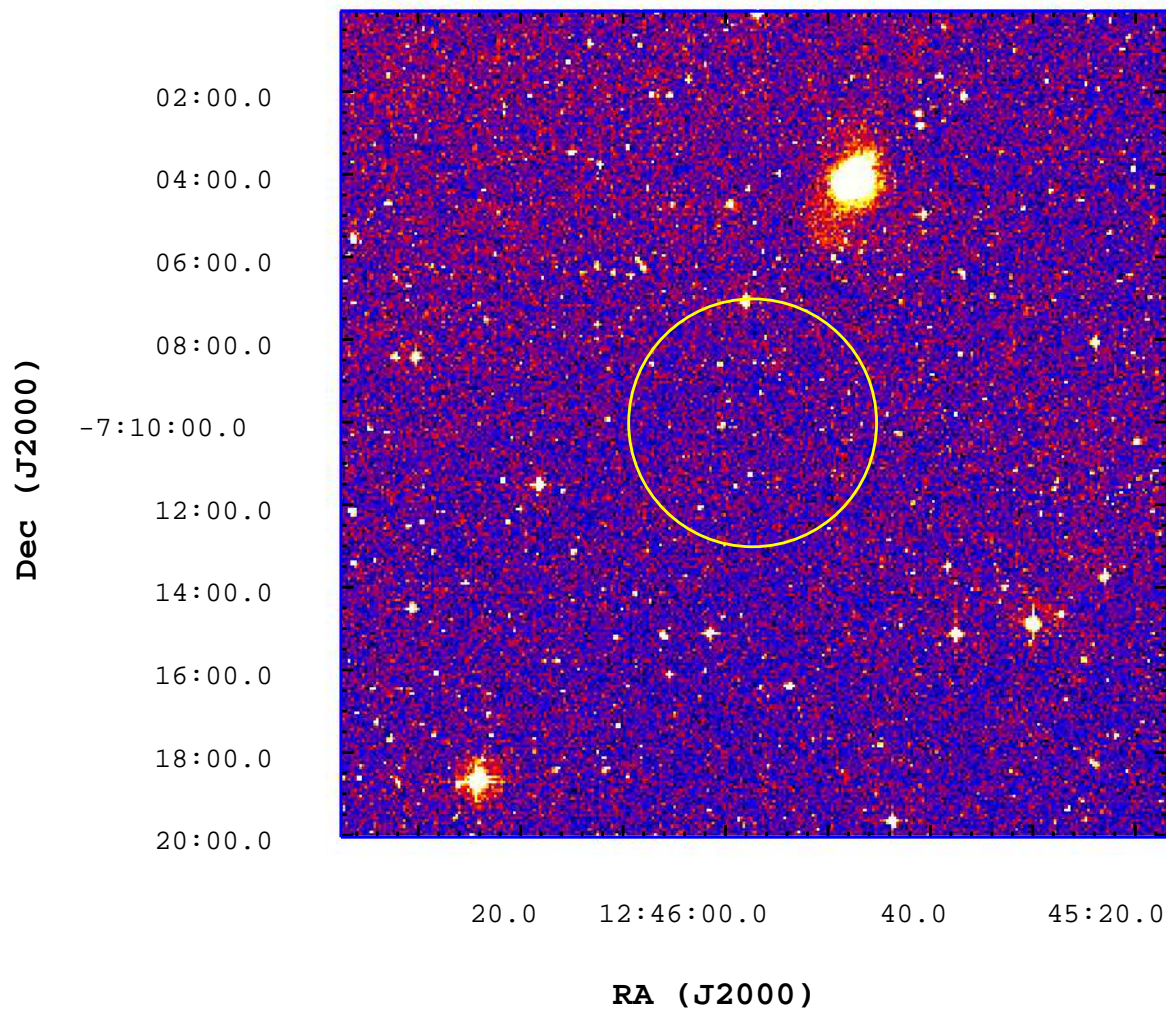

UVOT Finding Chart

OBSID 00509419000 / DATE-OBS 2011-12-10T14:41:47.4

6000

6500

7000

7500

8000