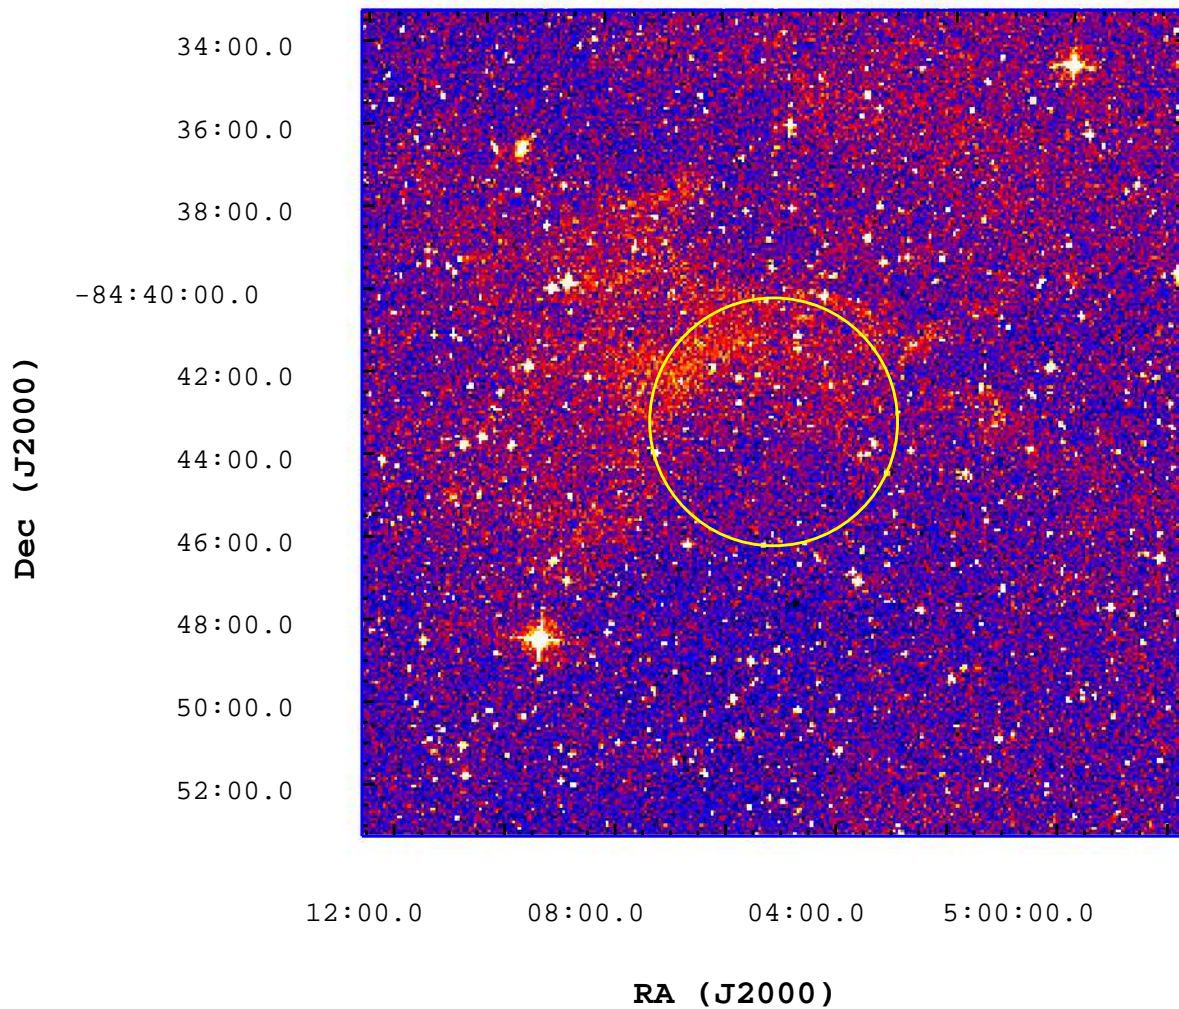

UVOT Finding Chart

OBSID 00510736000 / DATE-OBS 2011-12-29T22:42:59.4

4500

5000

5500

6000

6500