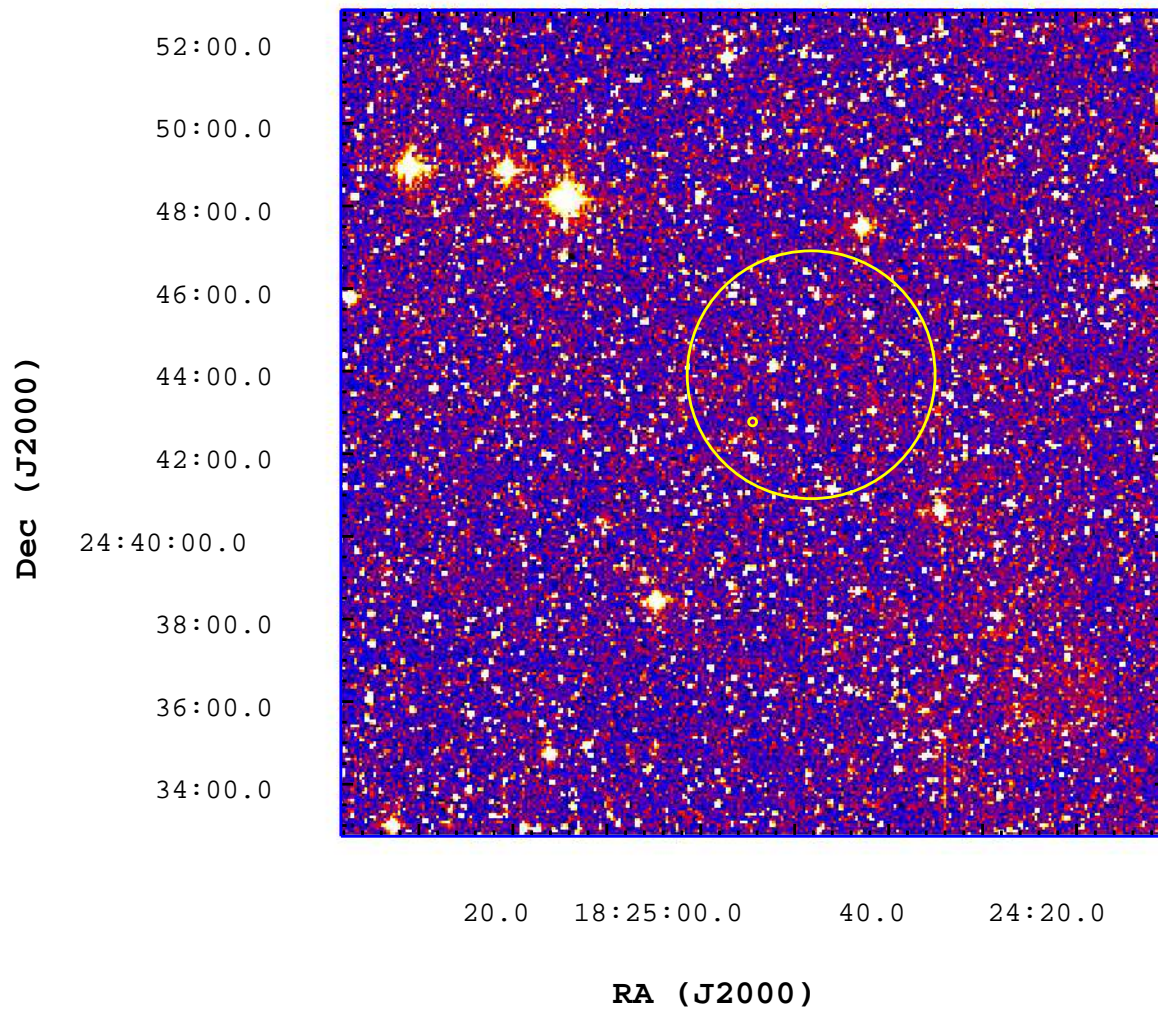

UVOT Finding Chart

OBSID 00510922000 / DATE-OBS 2012-01-02T02:30:27.3

2000

2500

3000

3500

4000