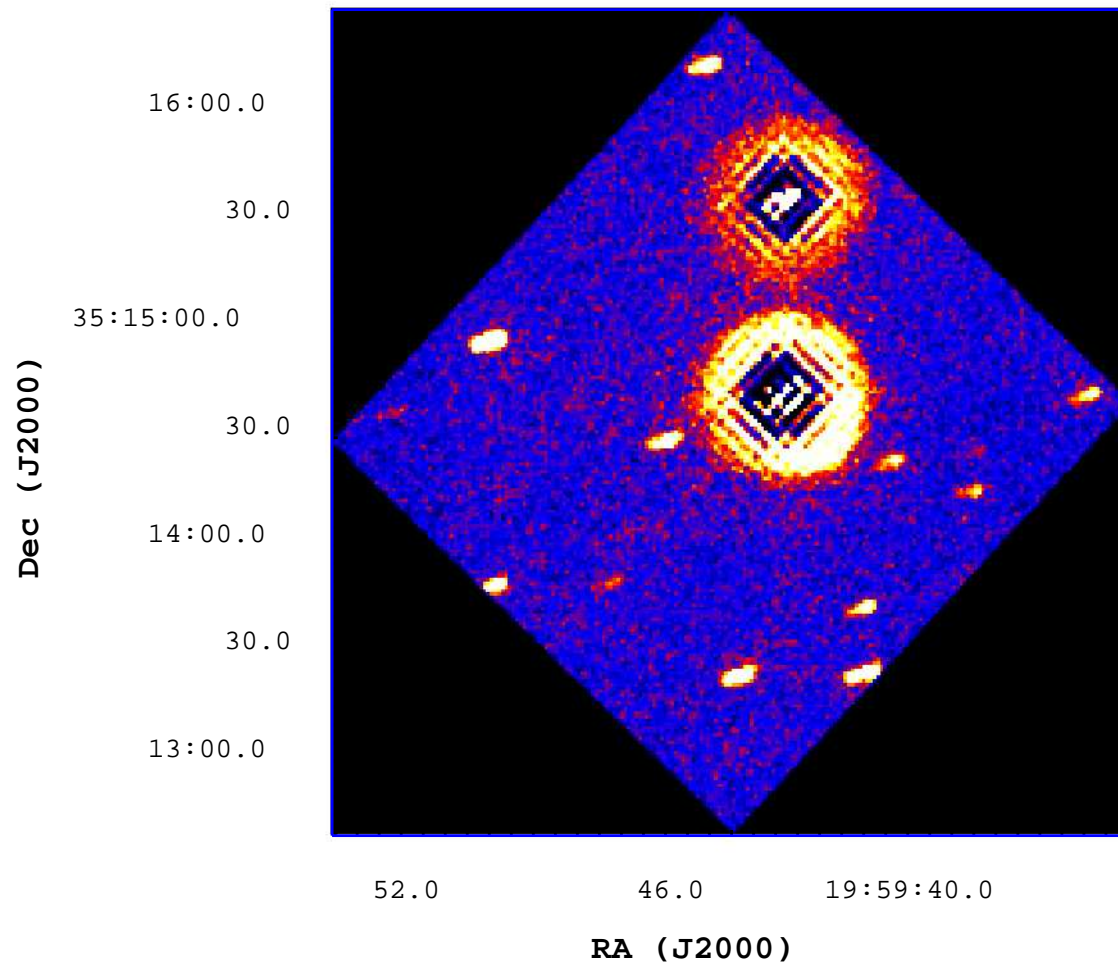

UVOT Finding Chart

OBSID 00510962000 / DATE-OBS 2012-01-02T22:57:39.3

5

10

15

20

25

30