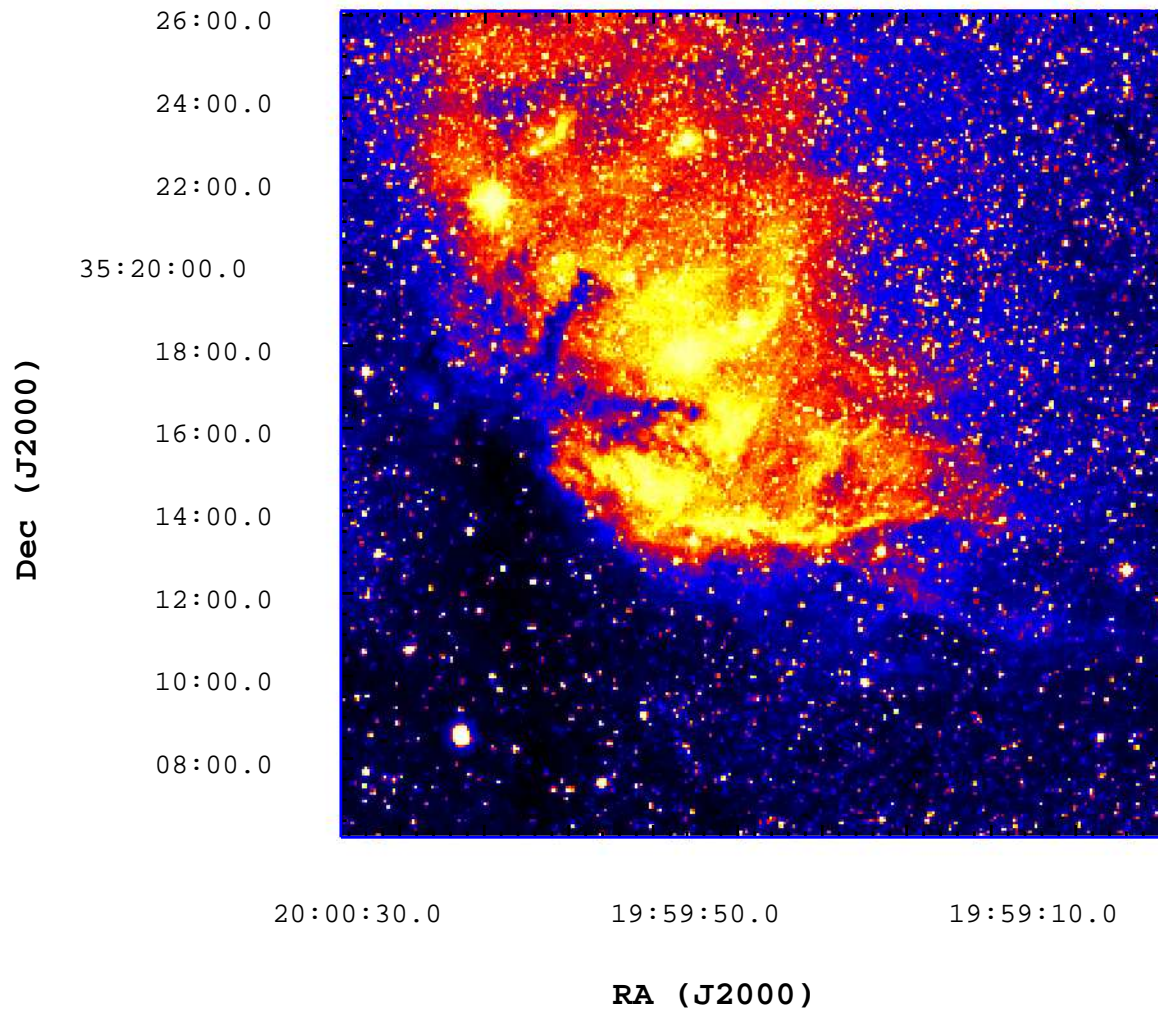

UVOT Finding Chart

OBSID 00510962000 / DATE-OBS 2012-01-02T22:57:39.3

4000

6000

8000

10000

12000

14000