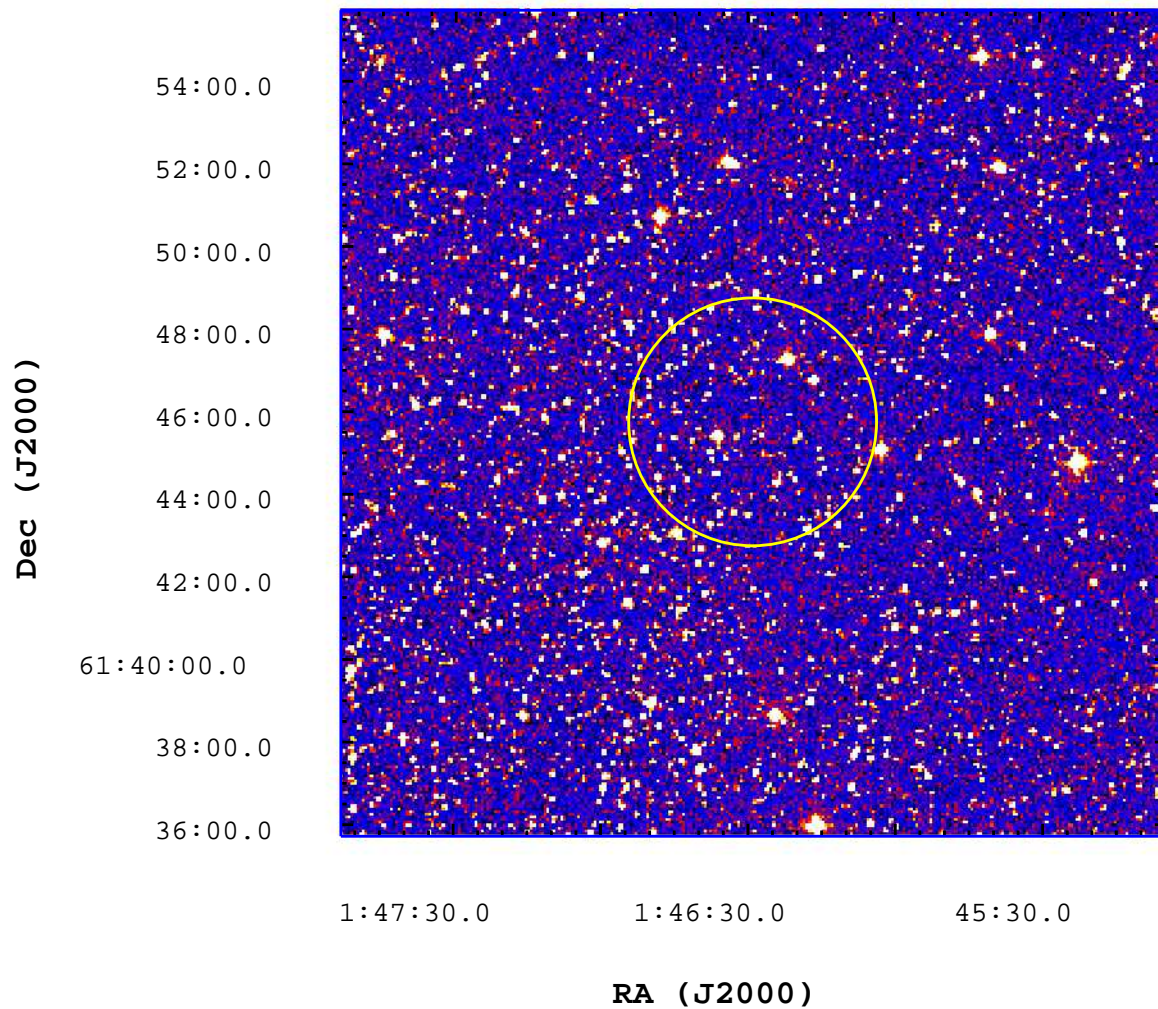

# UVOT Finding Chart

OBSID 00511611000 / DATE-OBS 2012-01-12T13:11:08.9

2500

3000

3500

4000

4500

5000