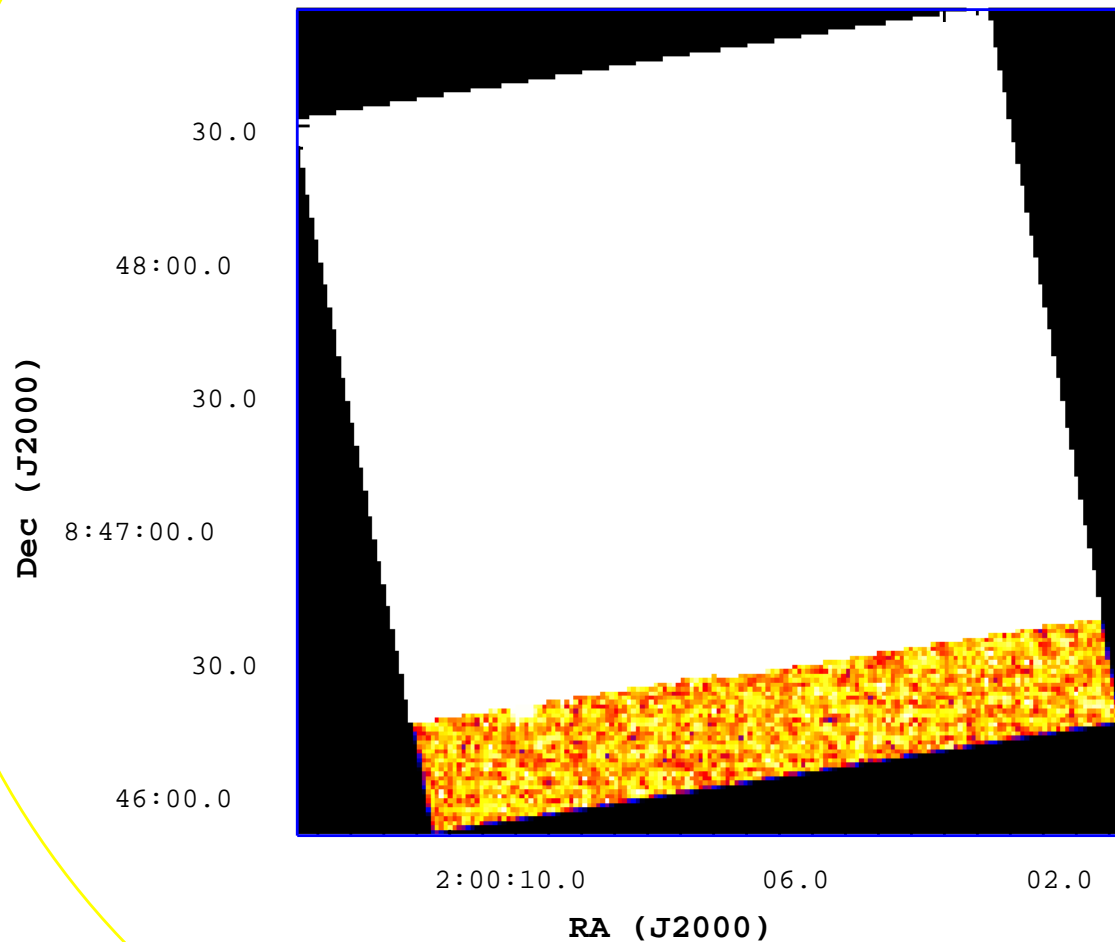

UVOT Finding Chart

OBSID 00515015000 / DATE-OBS 2012-02-15T00:55:59.4

5

10

15

20

25

30