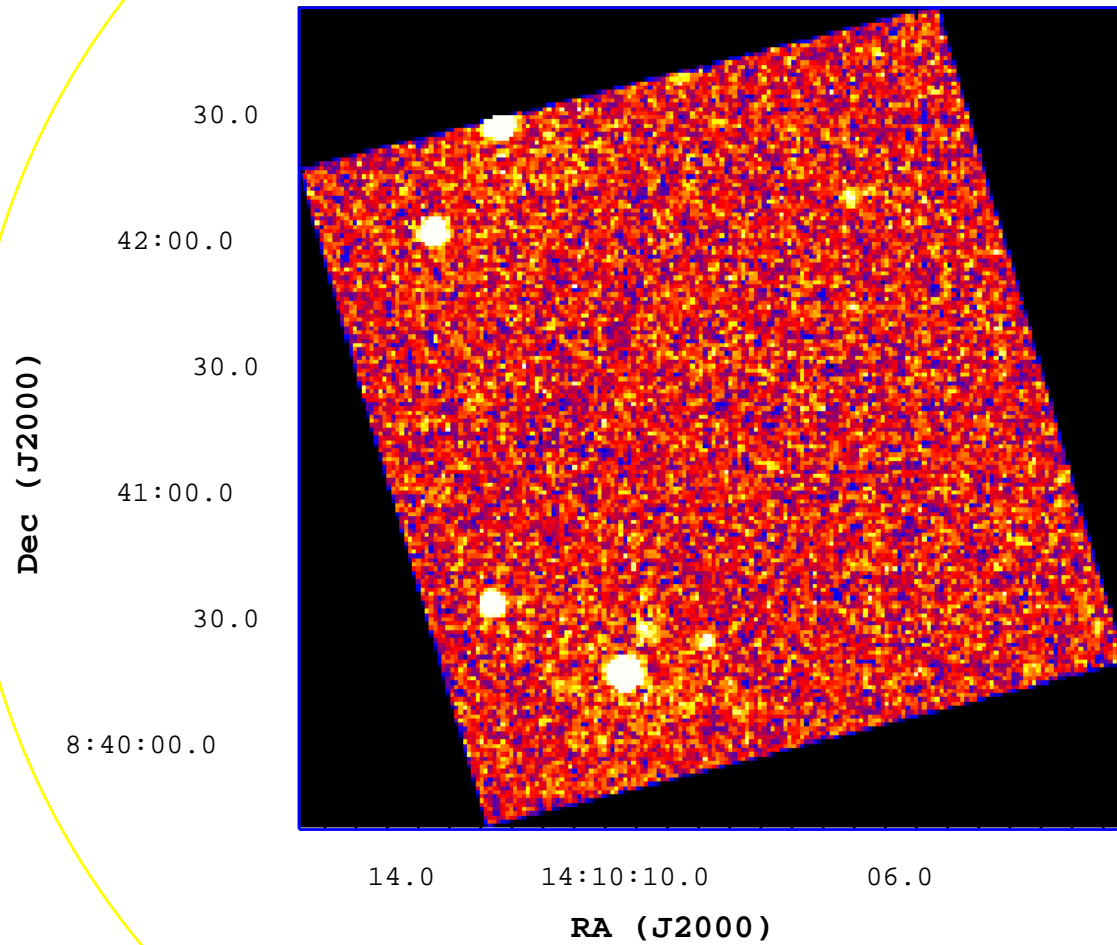

# UVOT Finding Chart

OBSID 00518200000 / DATE-OBS 2012-03-20T11:59:18.5

2

4

6

8

10

12