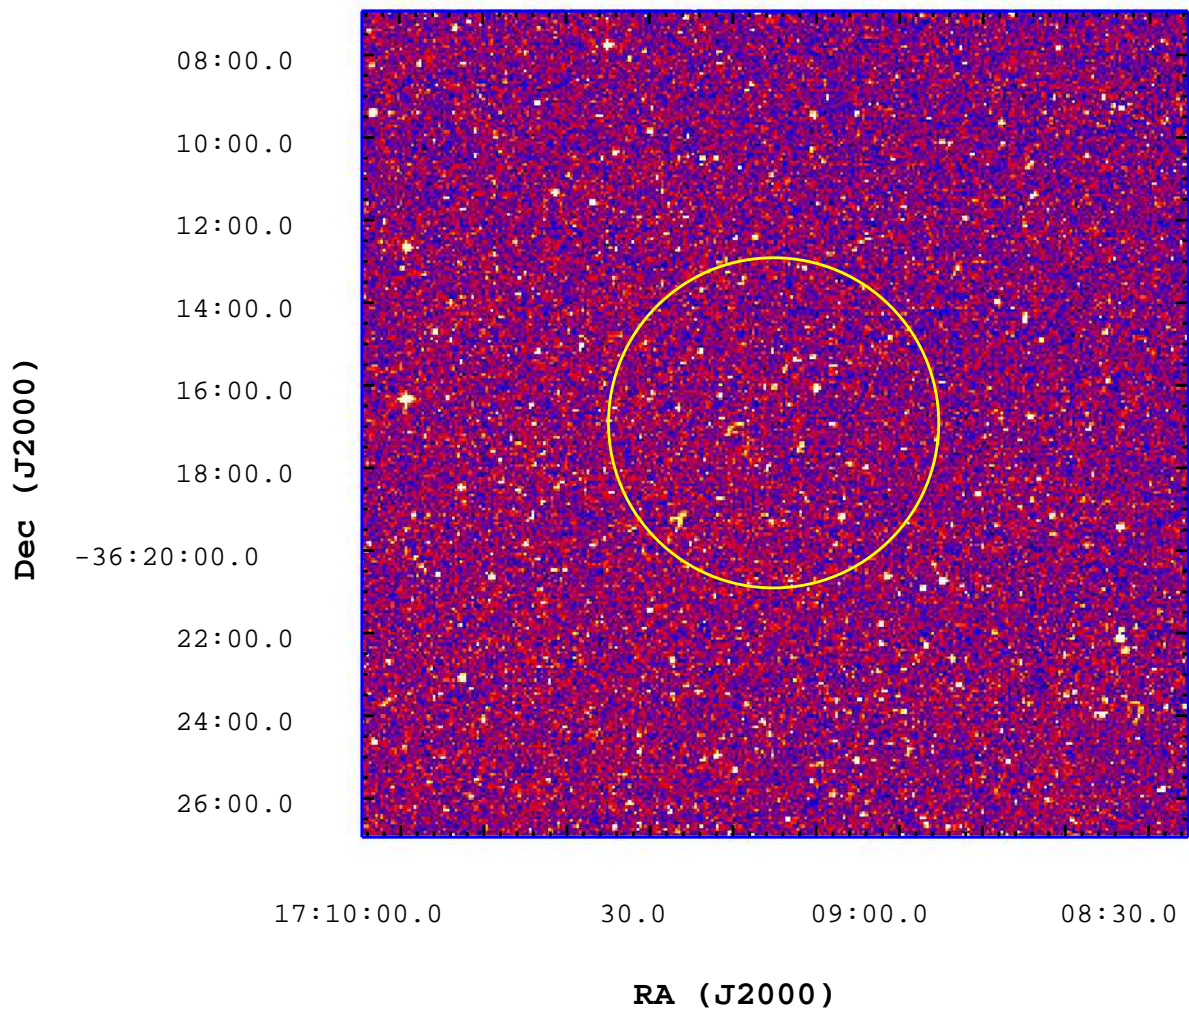

UVOT Finding Chart

OBSID 00522245000 / DATE-OBS 2012-05-14T16:56:15.2

2000

2500

3000

3500