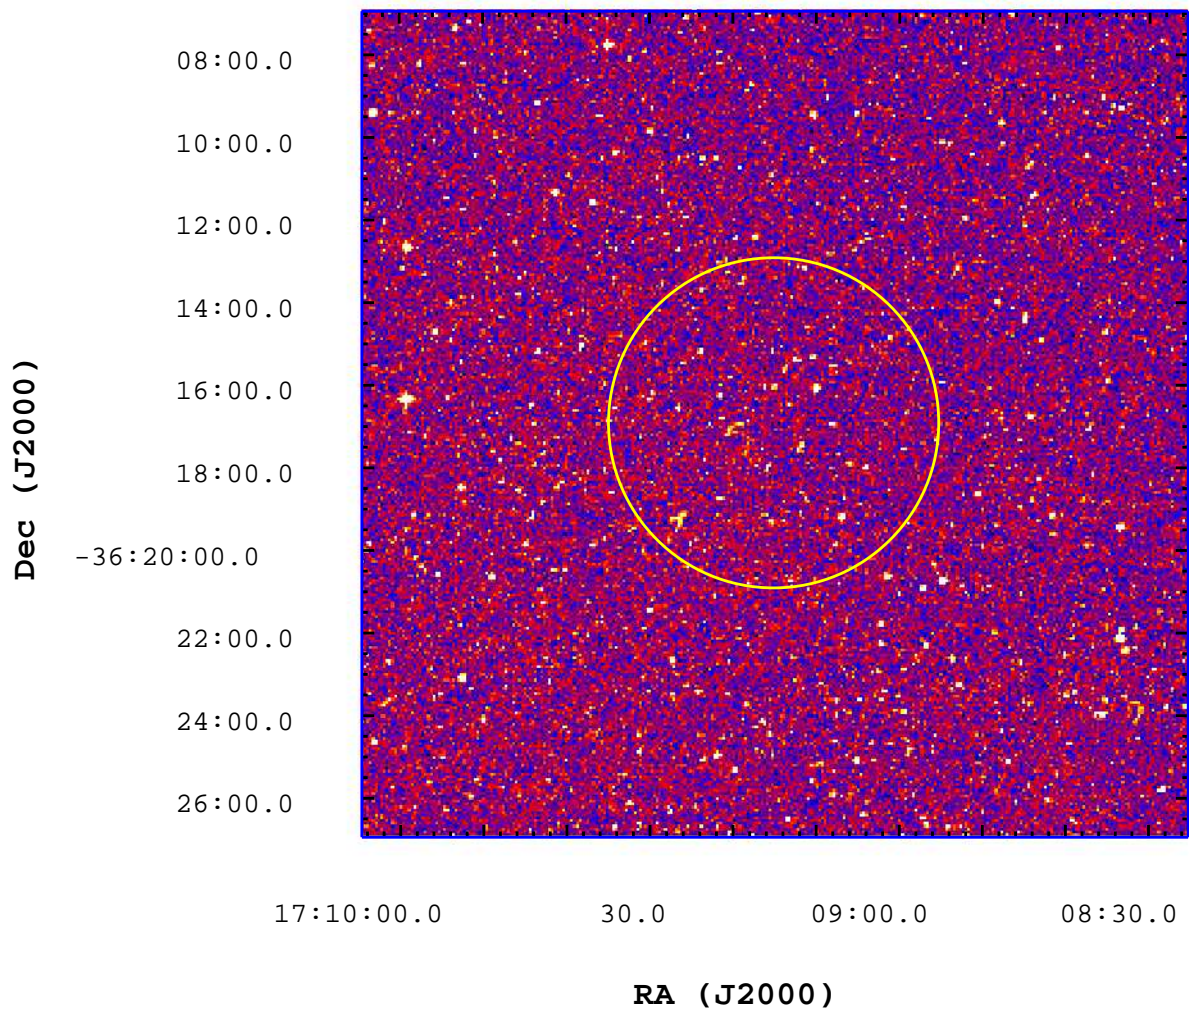

UVOT Finding Chart

OBSID 00522245000 / DATE-OBS 2012-05-14T16:58:53.0

2000

2500

3000

3500